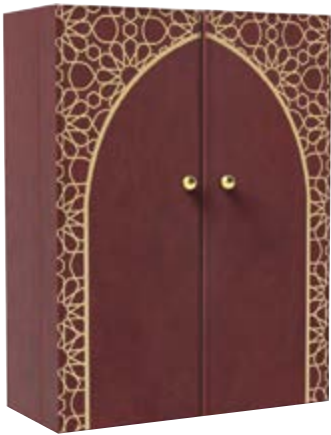

THBX2022B

Dimensions : 13 x 9.5 x 2 inches
Materials Used: Beveled Glass
Branding: Gold foil

Cast Aluminum Mabhara
Brass Etched Bookmark
Glass Bead Misbaha

THBX2023A

Dimensions : 11.25 x 9.25 x 4.25 inches
Materials Used: Leatherette, Microfiber Suede
Branding: Screenprinting

THBX2023B

Dimensions : 11.25 x 9.25 x 4.25 inches
Materials Used: Leatherette, Microfiber Suede
Branding: Screenprinting

THBX2023C

Dimensions : 11.25 x 9.25 x 4.25 inches
Materials Used: Leatherette, Microfiber Suede
Branding: Screenprinting