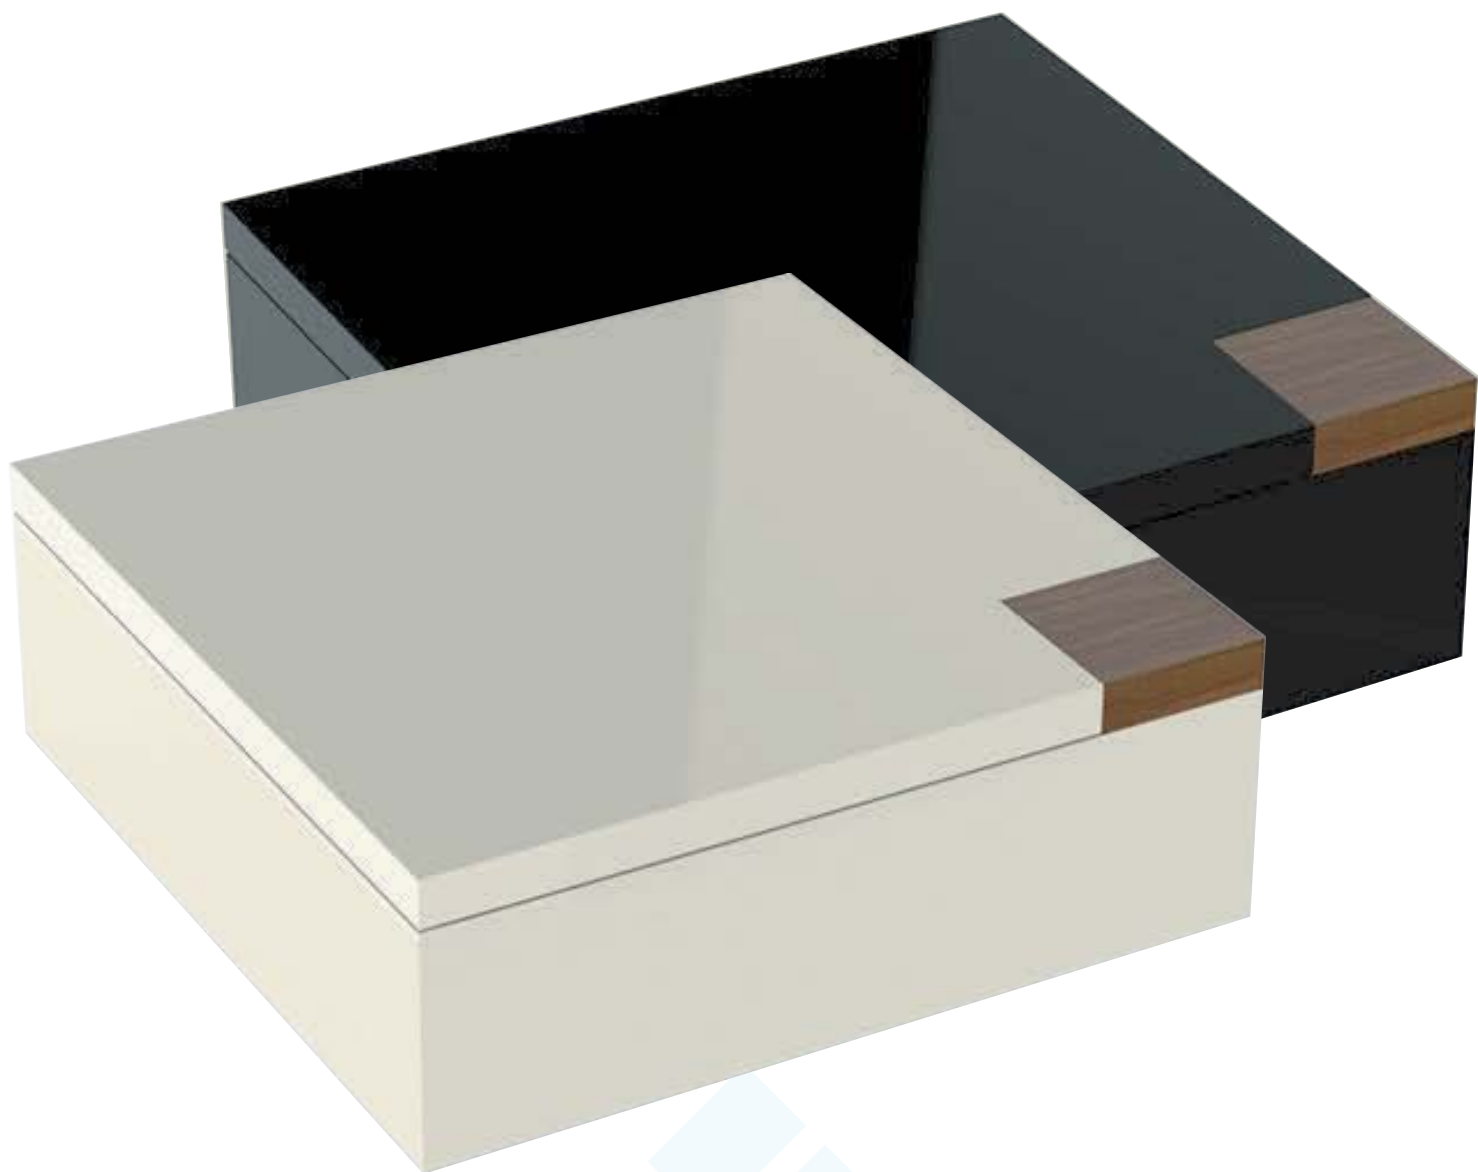

PRESTIGE

WOODEN
GIFT SETS

HIGHLINE