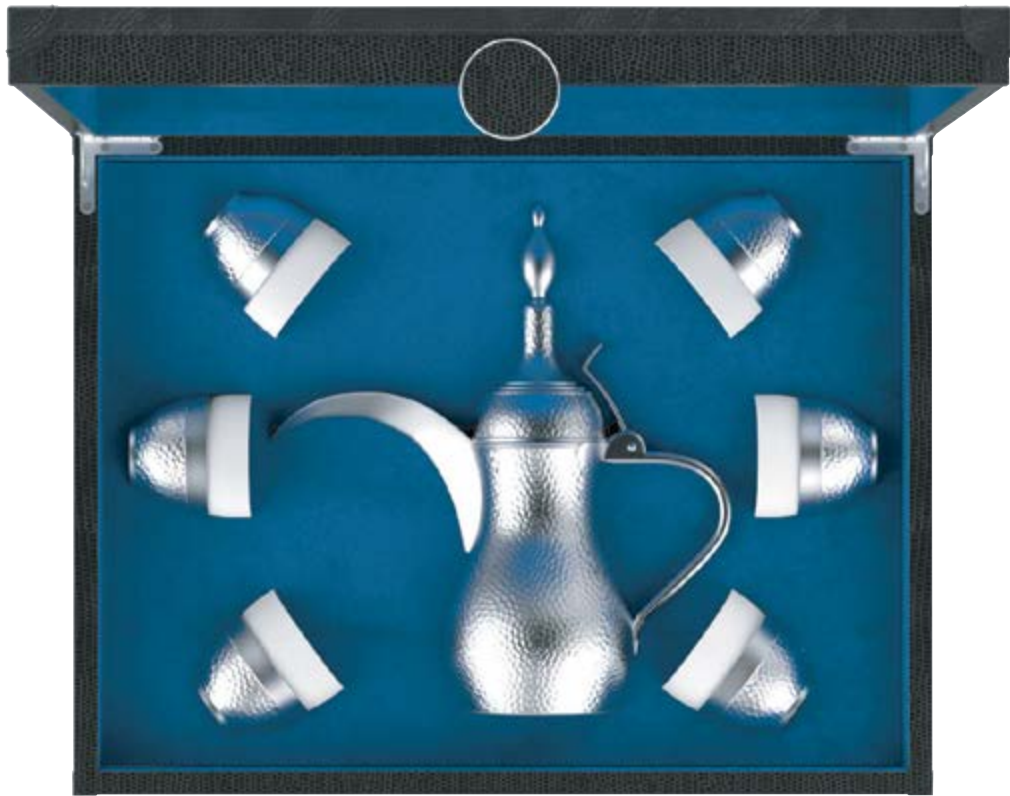

THBX2031C

Dimensions: 16 x 13.5 x 6 inches

Materials Used: Leatherette, Microfiber Suede

Branding: Metallic Sticker

EMPEROR ARABIC COFFEE SET