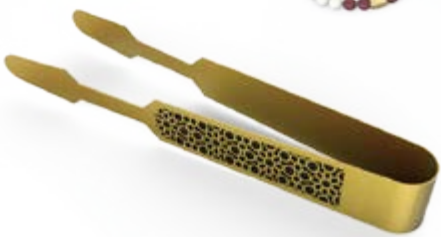

<u>G</u>enuine Leather	Quran Cover
<u>L</u>aser Cut Wood	Mabkhara
<u>L</u>aser Cut Wood	Oud Box
<u>B</u>rass Etched	Bookmark
<u>B</u>rass Etched	Tong
<u>N</u>atural Stone	Misbaha