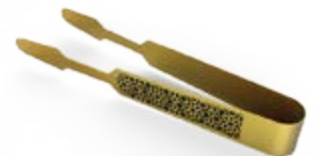

THBX2018B

Dimensions: 17.5 x 9.5 x 5 inches
Materials Used: Beveled Glass, Microfiber Suede
Branding: Gold Foil

<u>Leatherette</u>	Quran Cover
<u>Beveled Glass</u>	Mabkhara
<u>Beveled Glass</u>	Mabkhara
<u>Brass Etched</u>	Bookmark
<u>Brass Etched</u>	Tong
<u>Natural Stone</u>	Misbaha