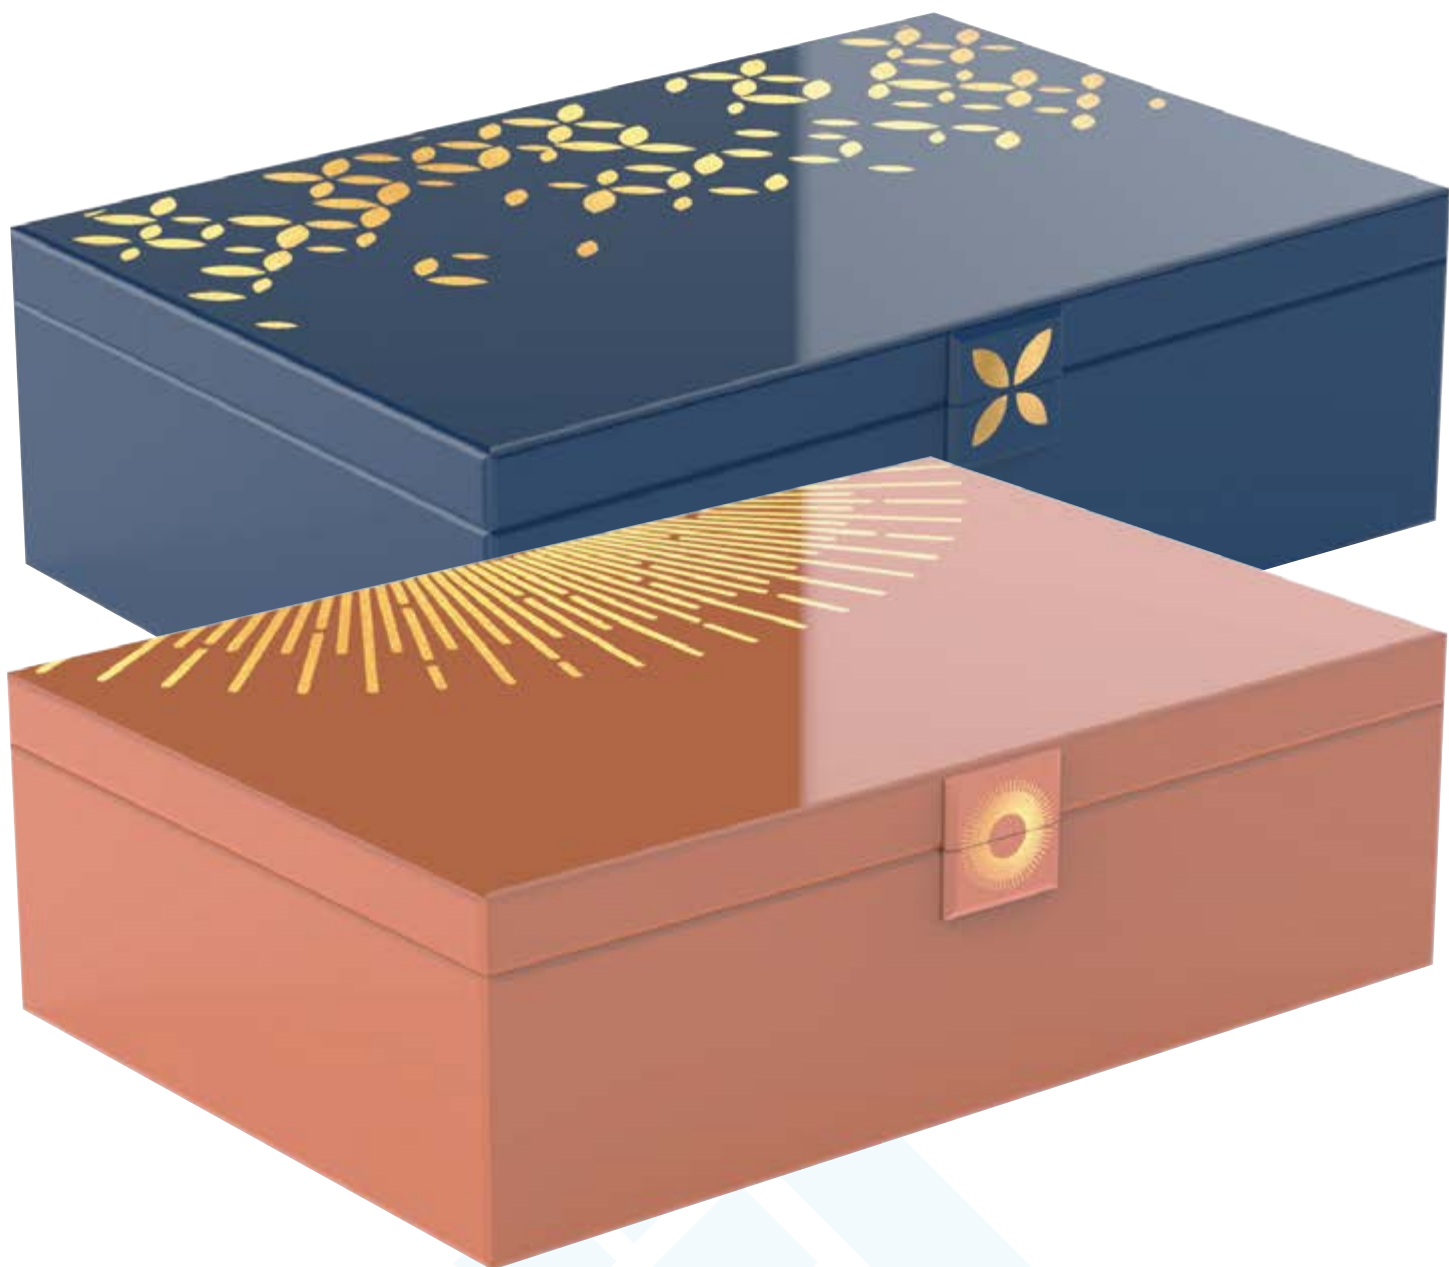

LUXE

GLASS GIFT SETS