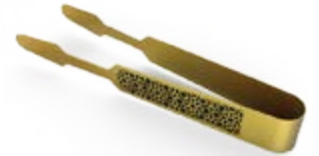

THBX2018A

Dimensions: 17.5 x 9.5 x 5 inches
Materials Used: Beveled Glass, Microfiber Suede
Branding: Gold Foil

<u>Leatherette</u>	Quran Cover
<u>Beveled Glass</u>	Mabkhara
<u>Beveled Glass</u>	Mabkhara
<u>Brass Etched</u>	Bookmark
<u>Brass Etched</u>	Tong
<u>Natural Stone</u>	Misbaha