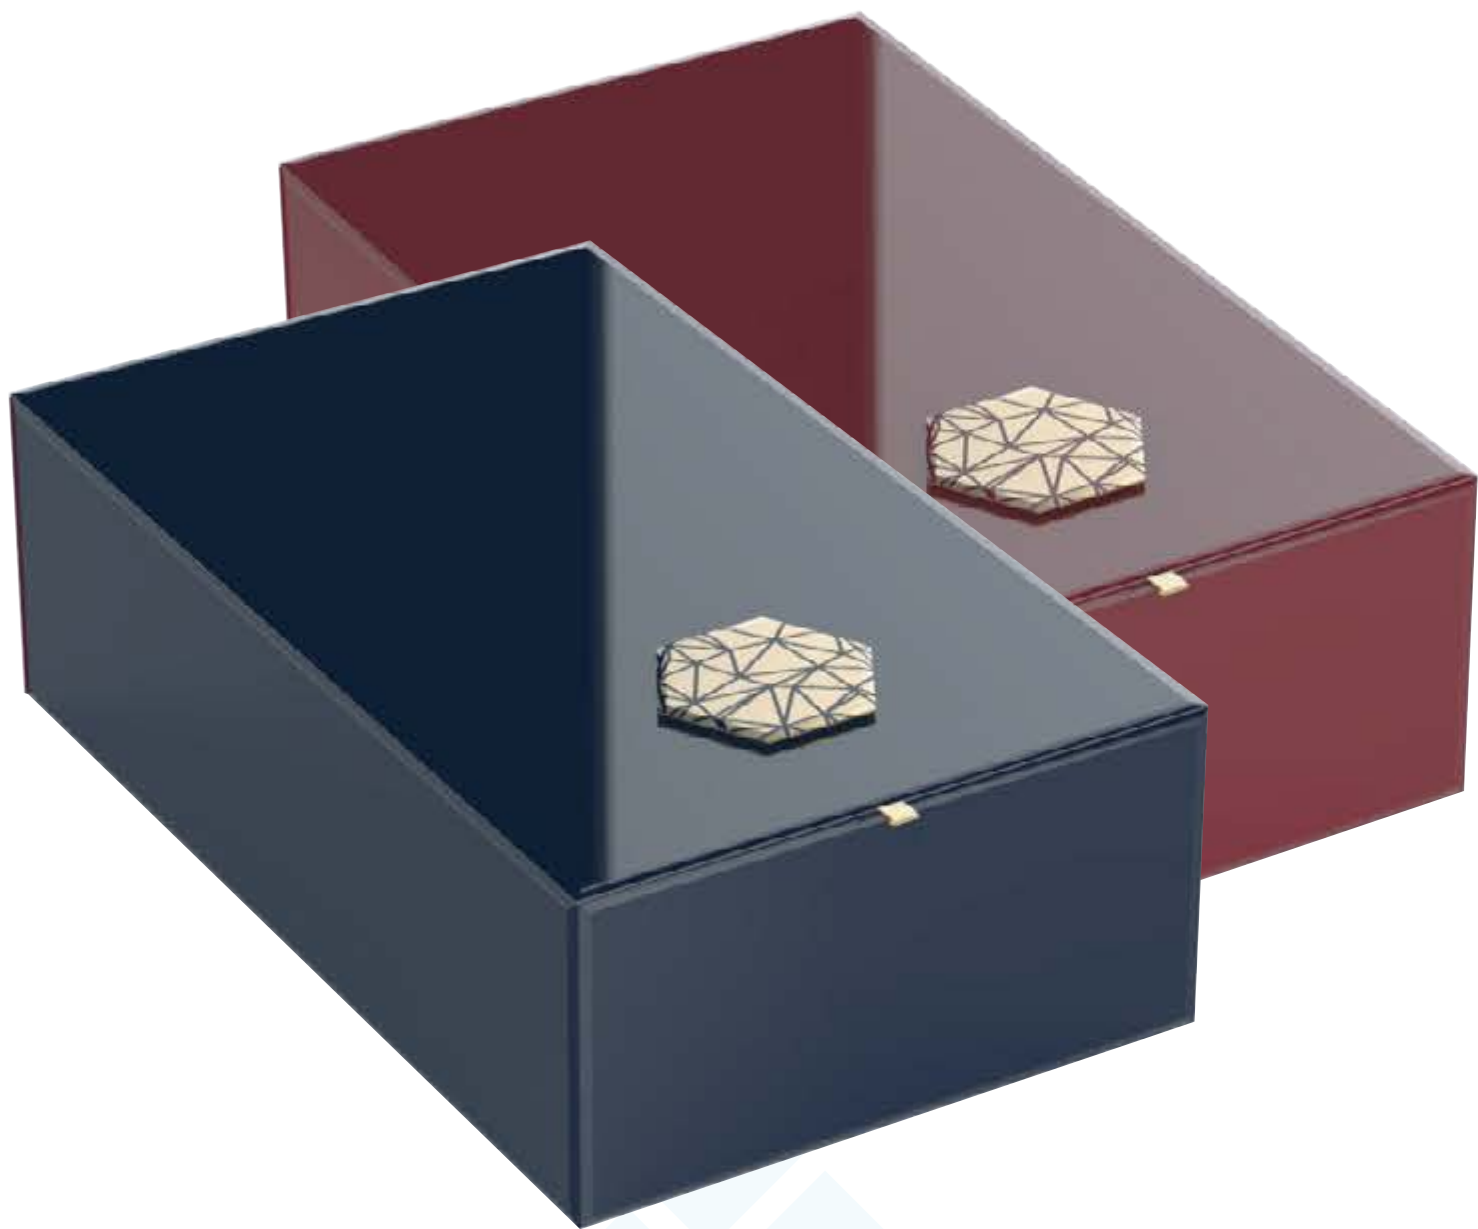

NOUVEAU

GLASS
GIFT SETS

SUPREME