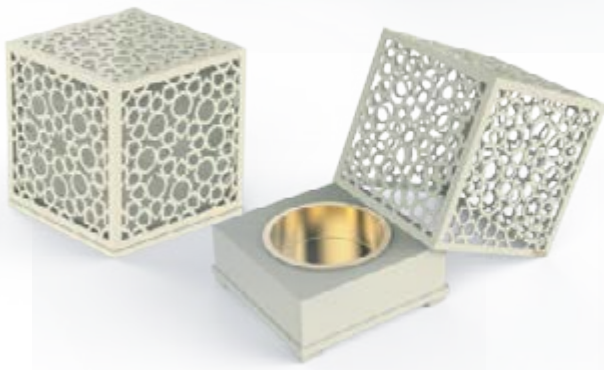

<u>G</u>enuine Leather	Quran Cover
<u>L</u>aser Cut Wood	Mabkhara
<u>L</u>aser Cut Wood	Oud Box
<u>B</u>rass Etched	Bookmark
<u>B</u>rass Etched	Tong
<u>N</u>atural Stone	Misbaha