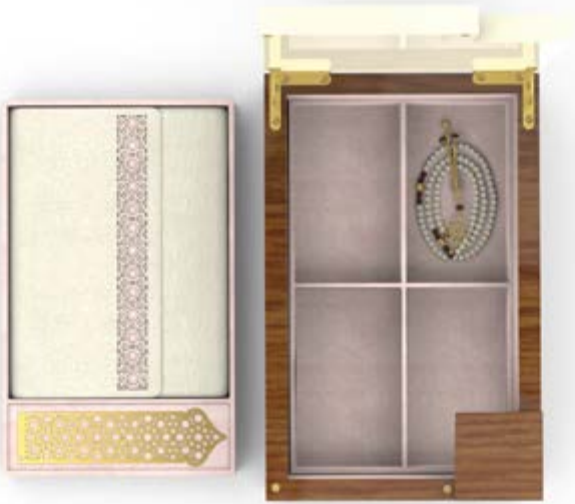

THBX2012A

Dimensions: 11.5 x 7.5 x 4 inches
Materials Used: High Gloss lacquer, Microfiber Suede
Branding: Screenprinting, Metallic Sticker