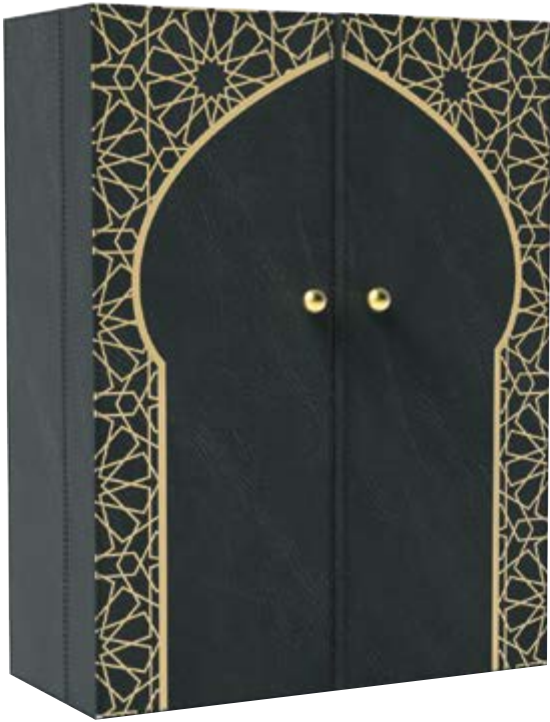

It is all about creating everlasting Impressions.
It is all about **YOU**.

PRIVE

GIFT SETS

Leatherette
Brass Etched
Glass Bead

Quran Cover
Bookmark
Misbaha

THBX2022A

Dimensions : 13 x 9.5 x 2 inches
Materials Used: Beveled Glass
Branding: Gold foil

THBX2022B

Dimensions : 13 x 9.5 x 2 inches
Materials Used: Beveled Glass
Branding: Gold foil

Cast Aluminum Mabhara
Brass Etched Bookmark
Glass Bead Misbaha

THBX2023A

Dimensions : 11.25 x 9.25 x 4.25 inches
Materials Used: Leatherette, Microfiber Suede
Branding: Screenprinting