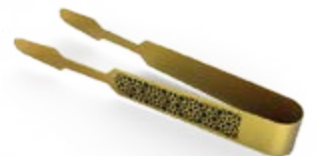

THBX2018D

Dimensions: 17.5 x 9.5 x 5 inches

Materials Used: Beveled Glass, Microfiber Suede

Branding: Gold Foil

Leatherette
Beveled Glass
Beveled Glass
Brass Etched
Brass Etched
Natural Stone

Quran Cover
Mabkhara
Mabkhara
Bookmark
Tong
Misbaha