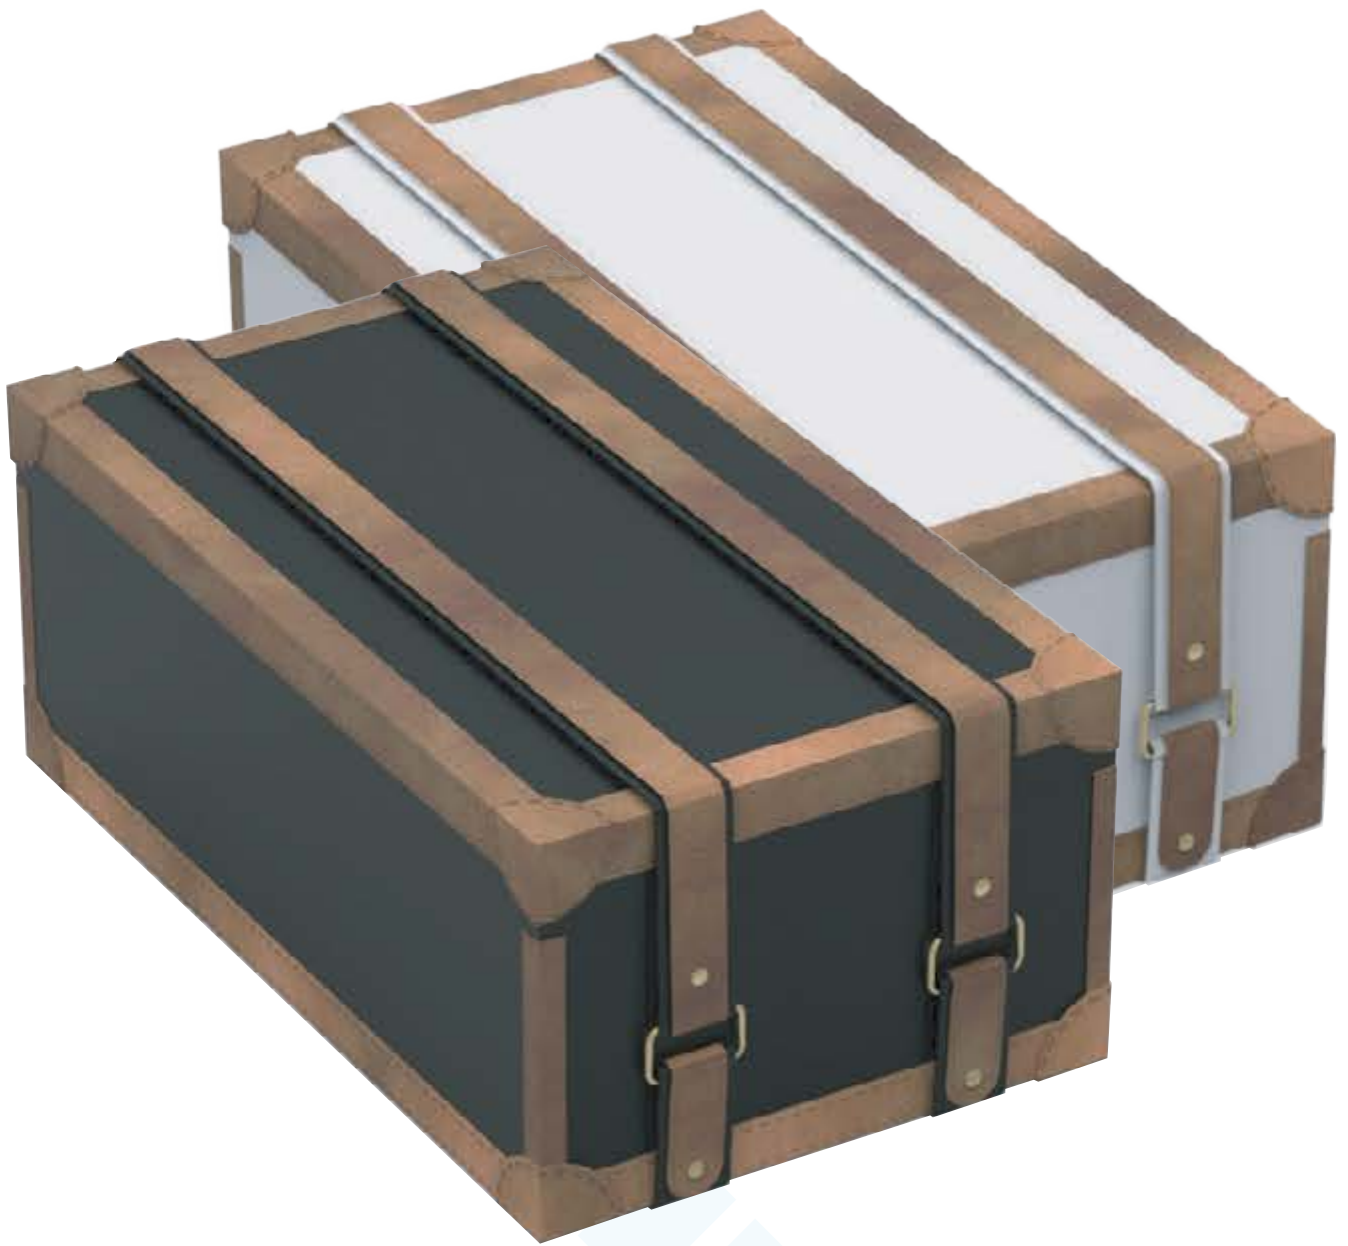

CLASSIC

TRUNK
GIFT SETS

SUPREME