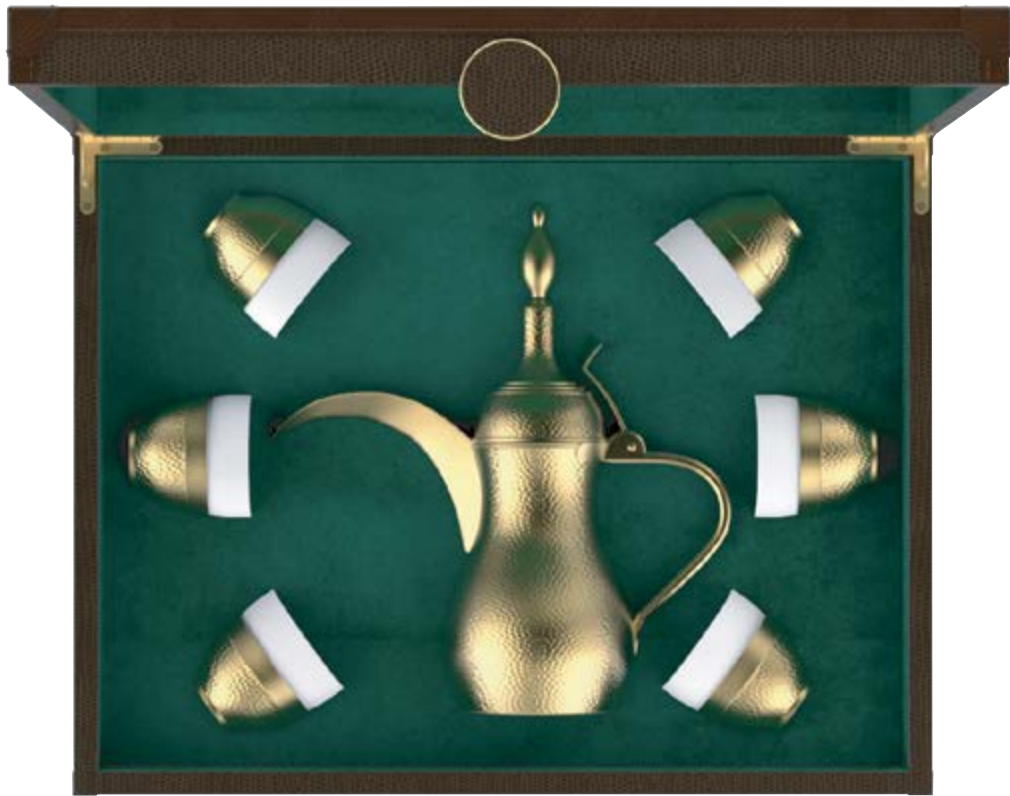

Branding: Metallic Sticker

EMPEROR

ARABIC COFFEE
SET

Brass
Brass
Porcelain

Cup Covers
Dallah
Cups

EMPEROR ARABIC COFFEE SET

THBX2031A

Dimensions: 16 x 13.5 x 6 inches
Materials Used: Leatherette, Microfiber Suede
Branding: Metallic Sticker