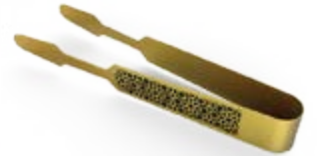

THBX2018B

Dimensions: 17.5 x 9.5 x 5 inches
 Materials Used: Beveled Glass, Microfiber Suede
 Branding: Gold Foil

- | | |
|----------------------|-------------|
| <u>Leatherette</u> | Quran Cover |
| <u>Beveled Glass</u> | Mabkhara |
| <u>Beveled Glass</u> | Mabkhara |
| <u>Brass Etched</u> | Bookmark |
| <u>Brass Etched</u> | Tong |
| <u>Natural Stone</u> | Misbaha |

LUXE

GLASS GIFT SETS

THBX2018C

Dimensions: 17.5 x 9.5 x 5 inches

Materials Used: Beveled Glass, Microfiber Suede

Branding: Gold Foil

Leatherette
Beveled Glass
Beveled Glass
Brass Etched
Brass Etched
Natural Stone