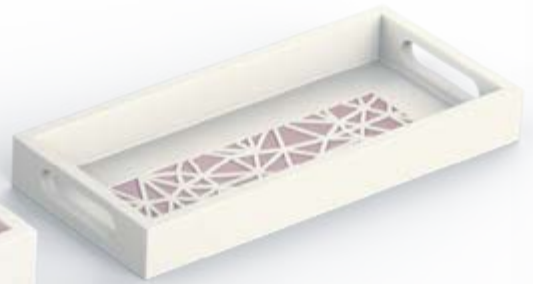

THBX2030E

MAJLIS COFFEE & INCENSE SET