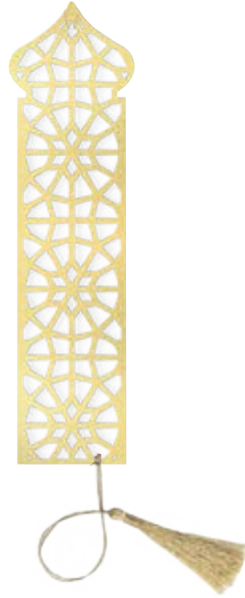

It is all about creating everlasting Impressions.
It is all about **YOU**.

PRIVE

GIFT SETS

Leatherette
Brass Etched
Glass Bead

Quran Cover
Bookmark
Misbaha

THBX2022A

Dimensions : 13 x 9.5 x 2 inches
Materials Used: Beveled Glass
Branding: Gold foil

THBX2022B

Dimensions : 13 x 9.5 x 2 inches
Materials Used: Beveled Glass
Branding: Gold foil

Cast Aluminum Mabhara
Brass Etched Bookmark
Glass Bead Misbaha

THBX2023A

Dimensions : 11.25 x 9.25 x 4.25 inches
Materials Used: Leatherette, Microfiber Suede
Branding: Screenprinting