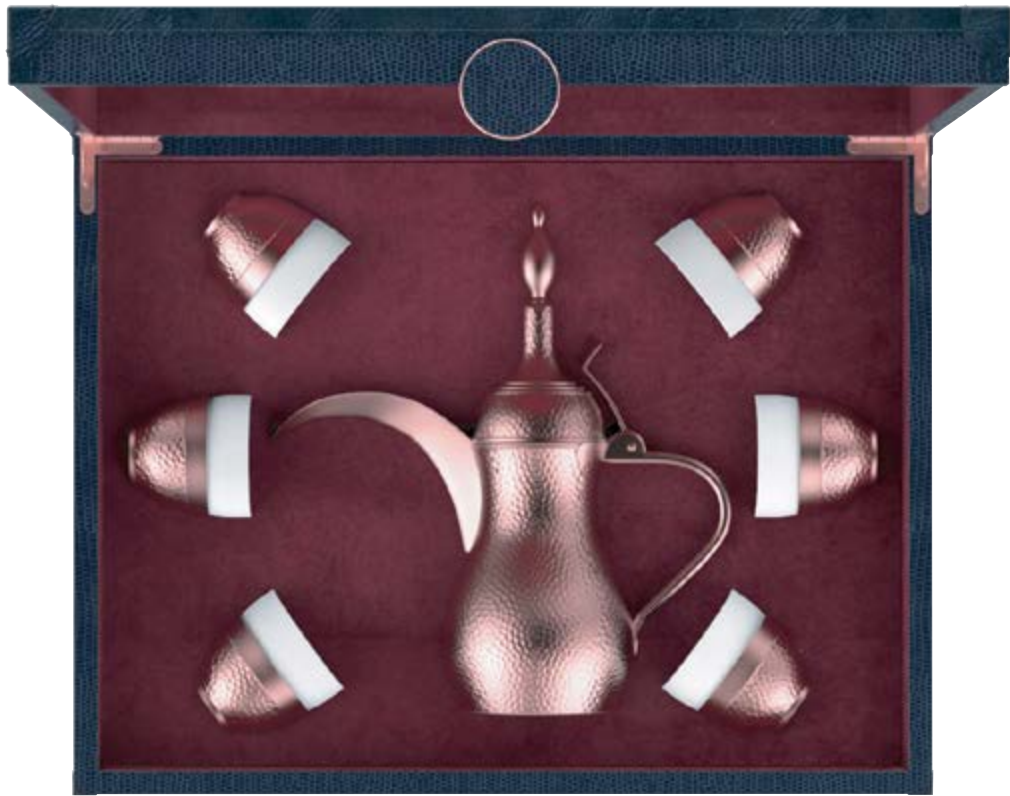

Branding: Metallic Sticker

EMPEROR

ARABIC COFFEE
SET

Brass
Brass
Porcelain

Cup Covers
Dallah
Cups

EMPEROR ARABIC COFFEE SET

THBX2031A

Dimensions: 16 x 13.5 x 6 inches
Materials Used: Leatherette, Microfiber Suede
Branding: Metallic Sticker