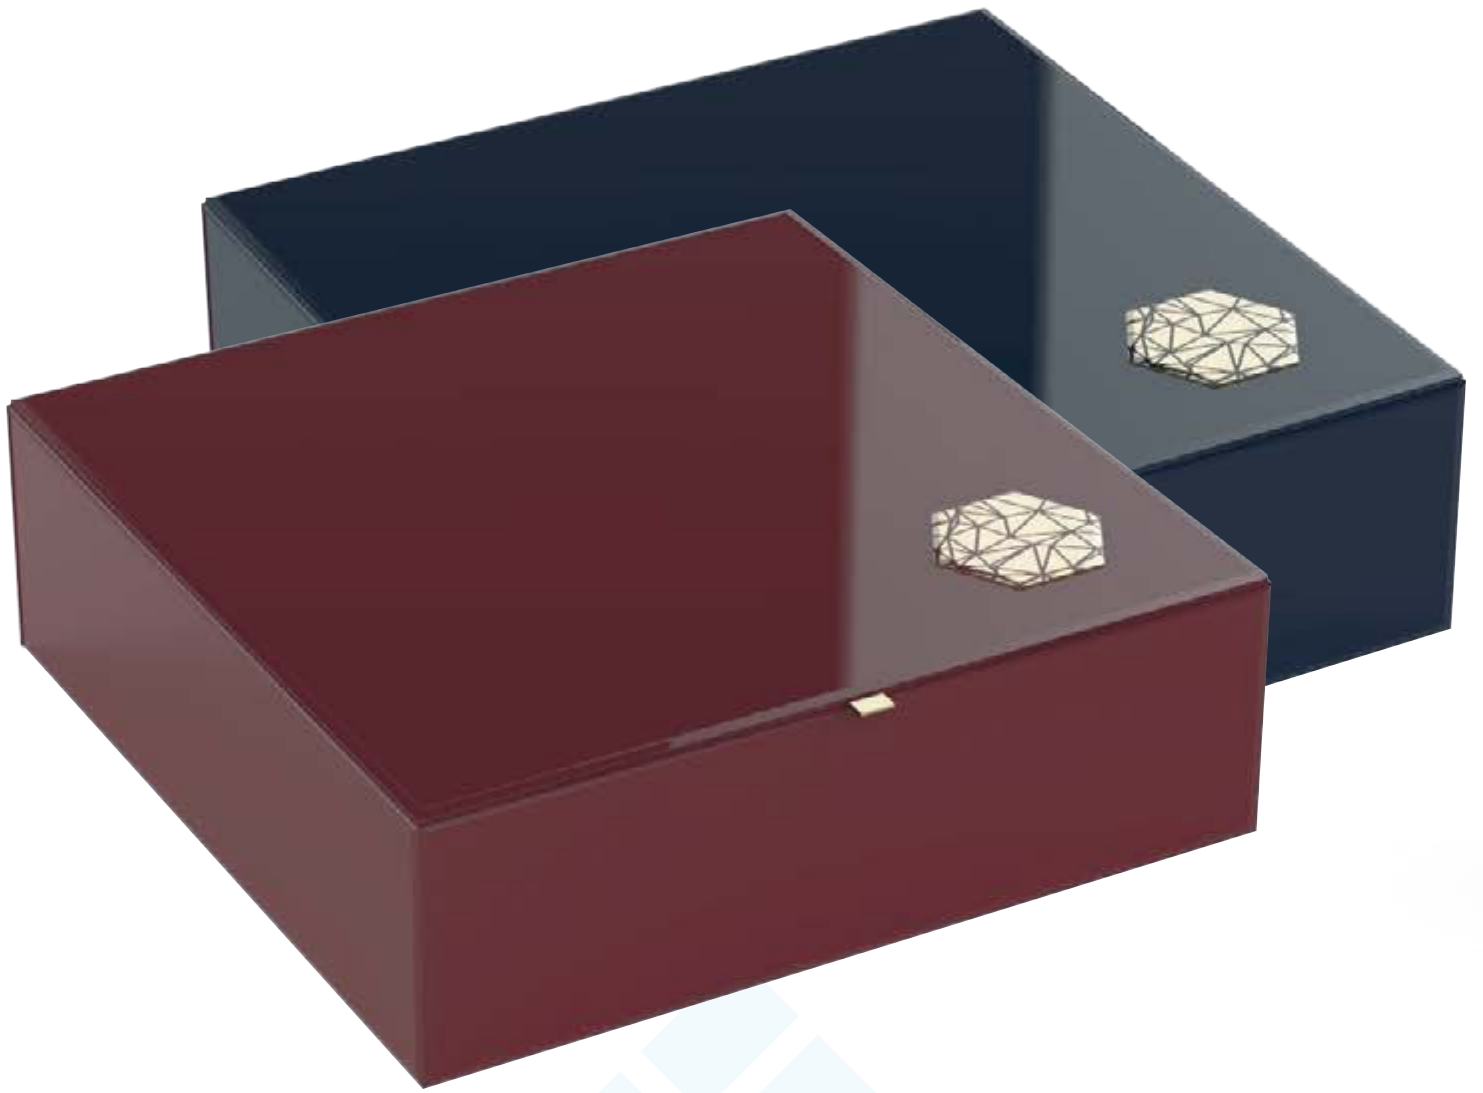

NOUVEAU
GLASS
GIFT SETS

HIGHLINE