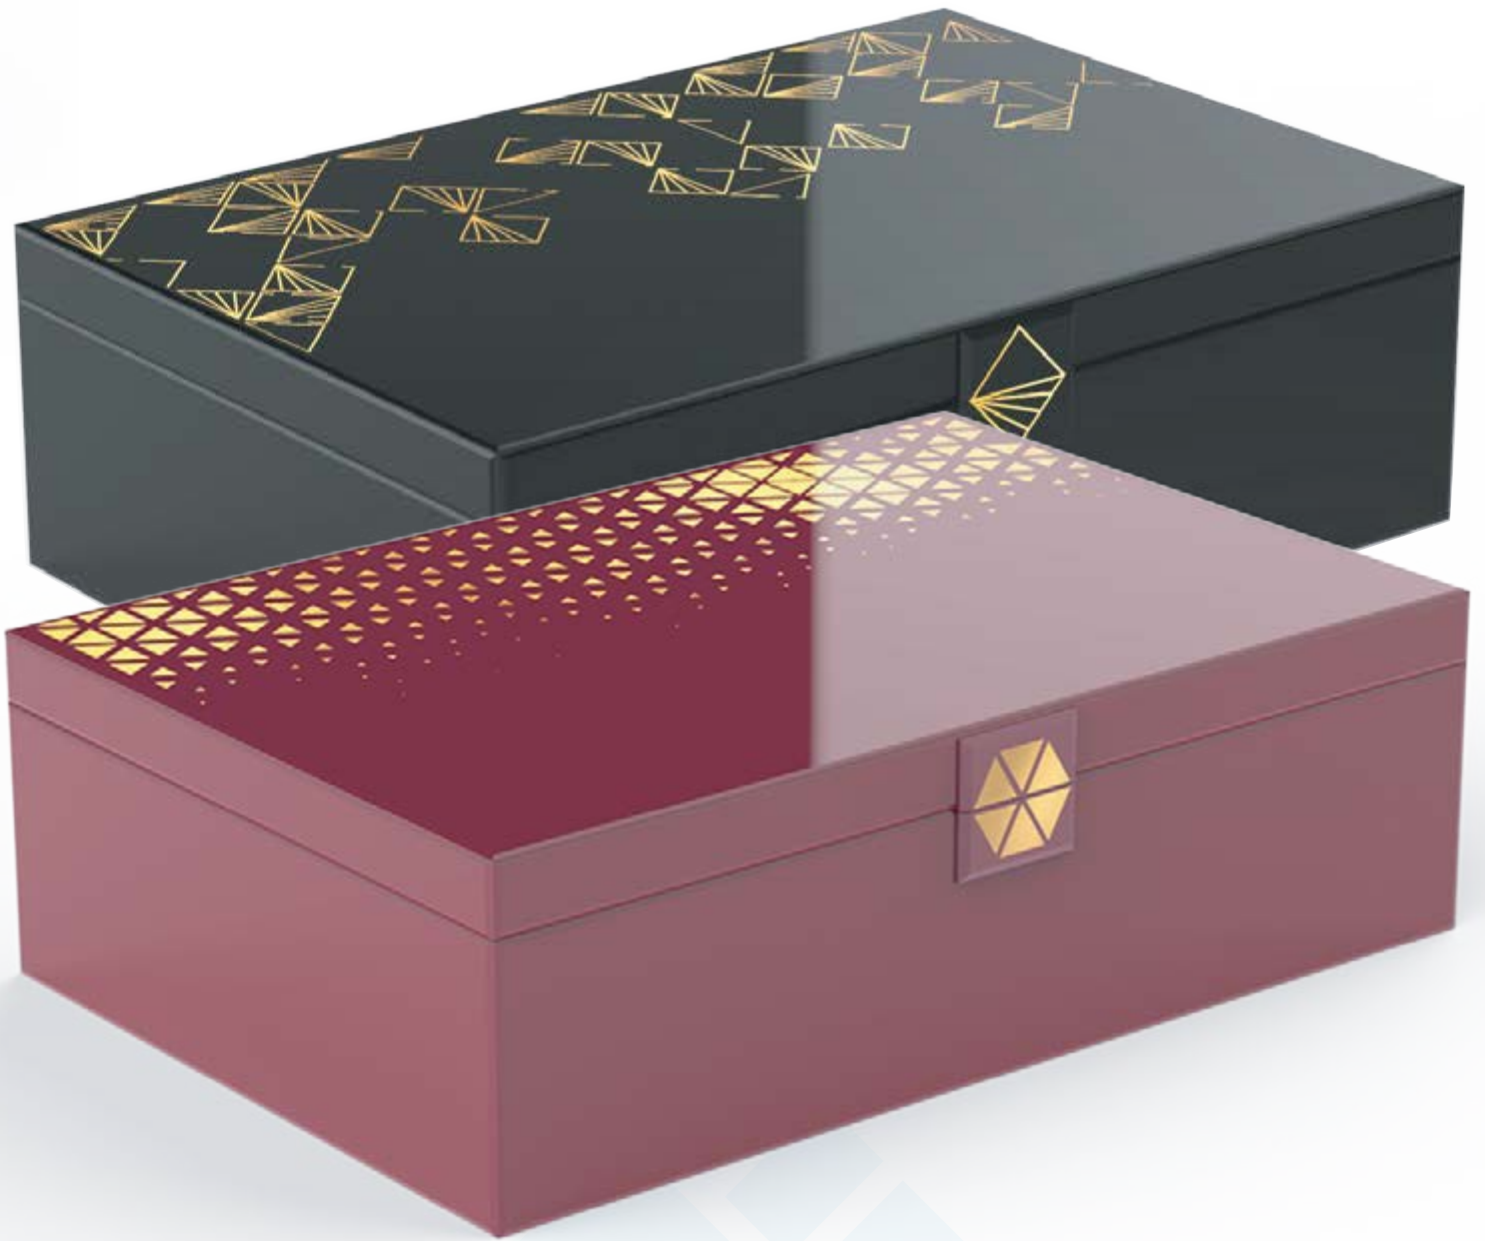

THBX2030E

MAJLIS COFFEE & INCENSE SET

THBX2030A

THBX2030B

THBX2030C

THBX2030D

THBX2030E

Dimensions: 12 x 12 x 4 inches
Materials Used: Leathertte, Microfiber Suede
Branding: Metallic Sticker

LUXE
—
GLASS
GIFT SETS

THBX2018A

Dimensions: 17.5 x 9.5 x 5 inches
 Materials Used: Beveled Glass, Microfiber Suede
 Branding: Gold Foil

- | | |
|----------------------|-------------|
| <u>Leatherette</u> | Quran Cover |
| <u>Beveled Glass</u> | Mabkhara |
| <u>Beveled Glass</u> | Mabkhara |
| <u>Brass Etched</u> | Bookmark |
| <u>Brass Etched</u> | Tong |
| <u>Natural Stone</u> | Misbaha |