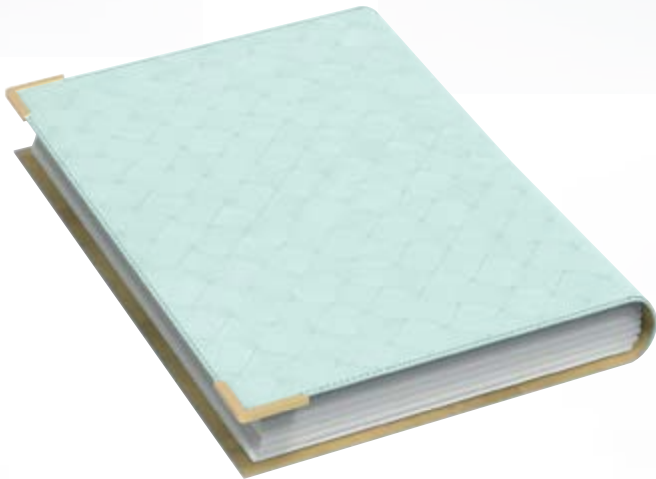

Leatherette
Brass Etched
Natural Stone
Brass
Luxury

Quran Cover
Bookmark
Misbaha
Qibla Indicator
Prayer Mat

WADA'AH ARABIC PRAYER CHEST