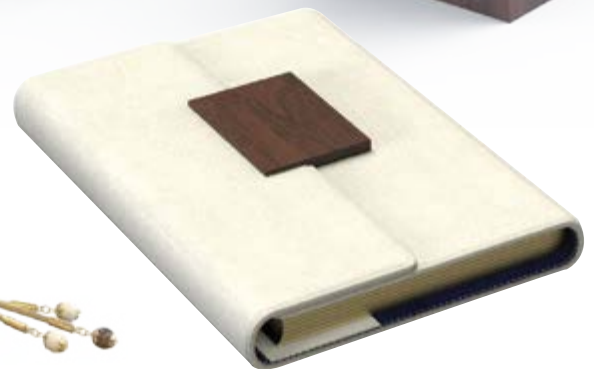

Branding: Metallic Sticker

EMPEROR ARABIC COFFEE SET

WALL ART

TRUNK GIFT SET

THBX2027A

Dimensions: 16 x 13.5 x 5.5 inches

Materials Used: Leatherette, Microfiber Suede

Branding: Screen Printing, Metallic Sticker