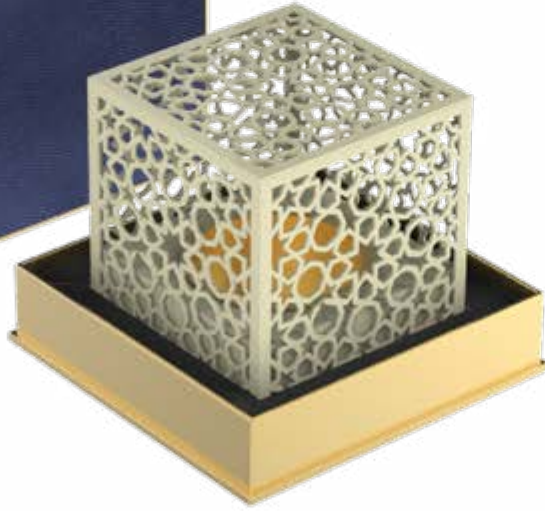

MISBAHA

Dimensions: 4.2 x 4.2 x 2 inches
Materials Used: Natural Stone, Metal Charm
Branding: Metallic Sticker

THMI1001A

THMI1001B

THMI1001C

THMI1001D

THMI1001E

THMI1001F

MASHRABIYA BOOKMARK

OBJET D'
ART

MABKHARA

Dimensions: 7 x 4 x 4 inches
Materials Used: Cast Aluminium
Brass Cup
Branding: Outer Box

THMB1003A

THMB1003B

THMB1003C

THMB1003D

THMB1003E

THMB1003F

GEOMETRIC MABKHARA

CUBE
HEXA
PYRAMID

Dimensions: 5 x 5 x 5 inches
Materials Used: Gloss Wood, Brass Cup
Branding: Metallic Sticker

THMB1005AS

THMB1005CS

THMB1005ES

THMB1005BS

THMB1005DS

THMB1005FS

Dimensions: 10.6 x 6.5 x 5.2 inches
Materials Used : Gloss Wood, Brass
Branding: Metallic Sticker

THMB1005A

THMB1005B

THMB1005C

THMB1005D