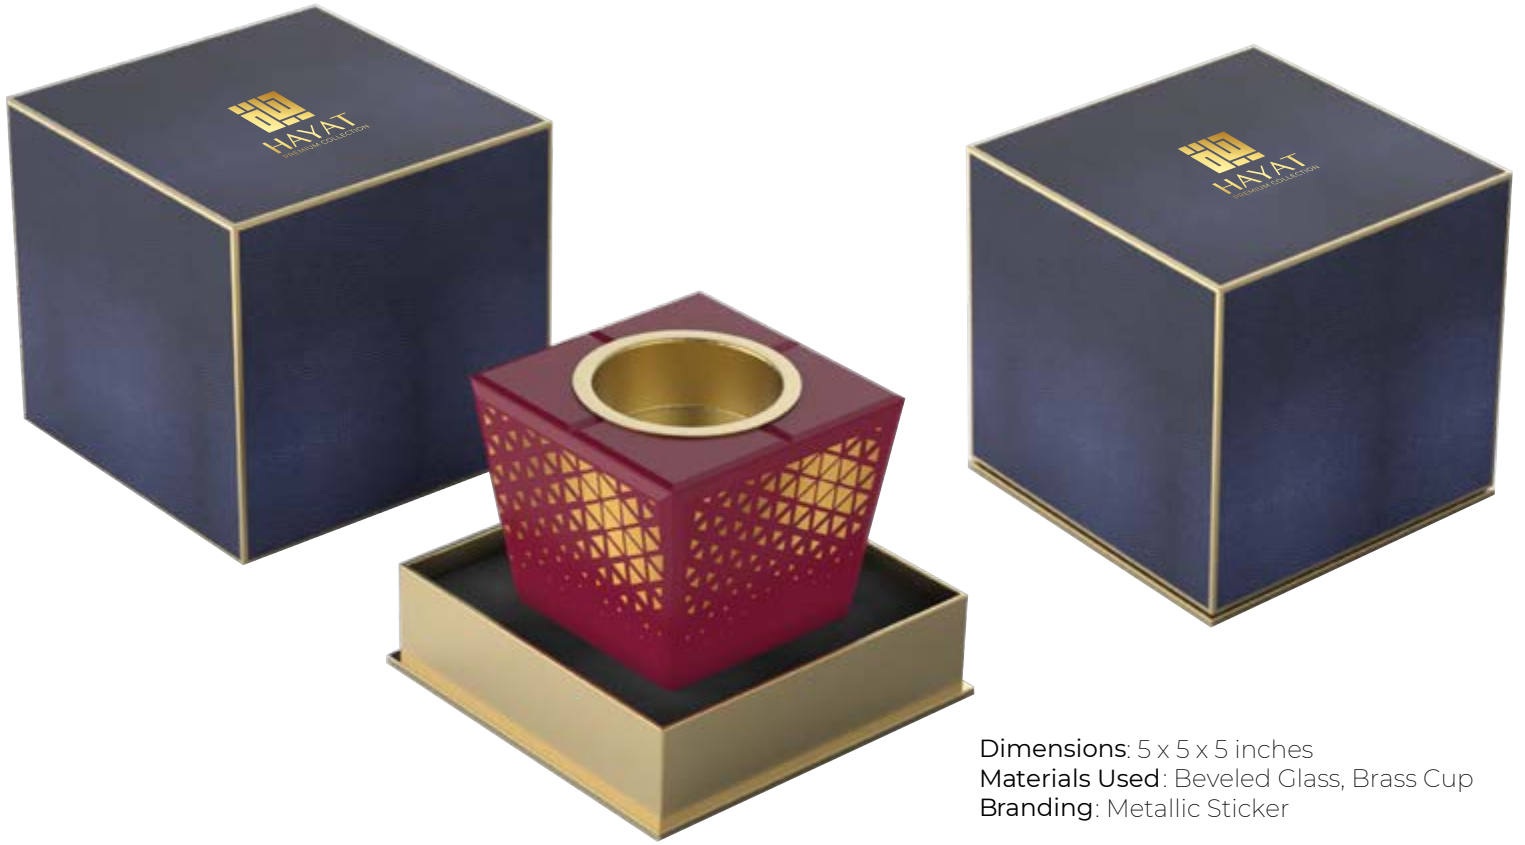

DIAMOND HAIR MABKHARA SETS

NAMAT

MABKHARA
SETS

THMB1007A

Dimensions 11.2 x 9.2 x 4.6 inches
Materials Used : Gloss Wood, Brass
Branding: Outer box

THMB1007B

NOUVEAU
MABKHARA

Dimensions: 5 x 5 x 5 inches
Materials Used: Beveled Glass, Brass Cup
Branding: Metallic Sticker

THMB1006AS

THMB1006BS

THMB1006CS

THMB1006DS

Dimensions: 10.6 x 6.5 x 5.2 inches
Materials Used : Beveled Glass, Brass
Branding: Metallic Sticker

THMB1006A

THMB1006B

THMB1006C