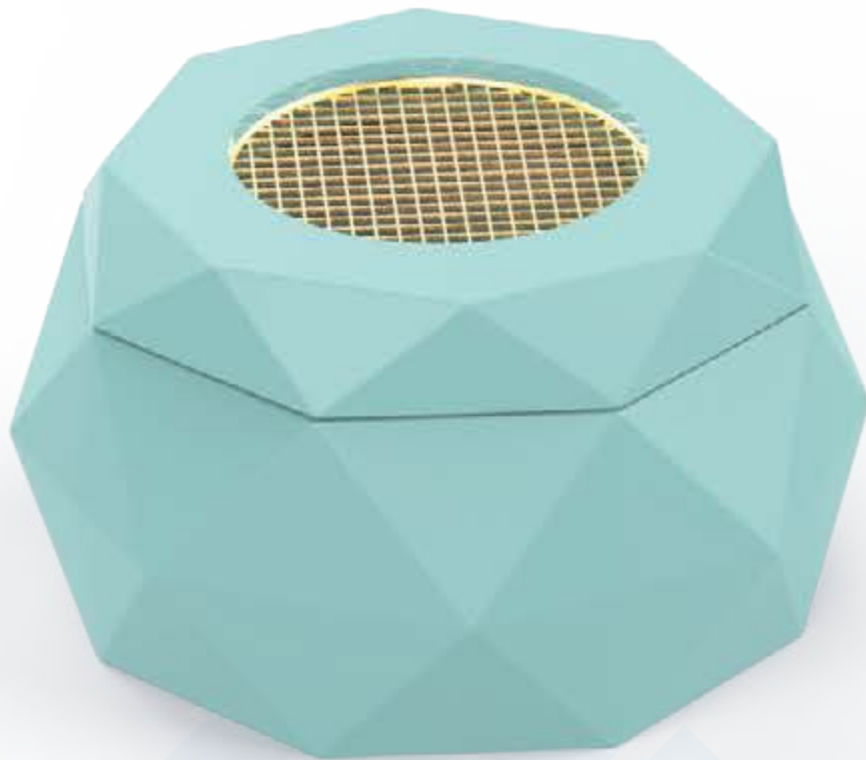

DIAMOND
HAIR MABKHARA SETS