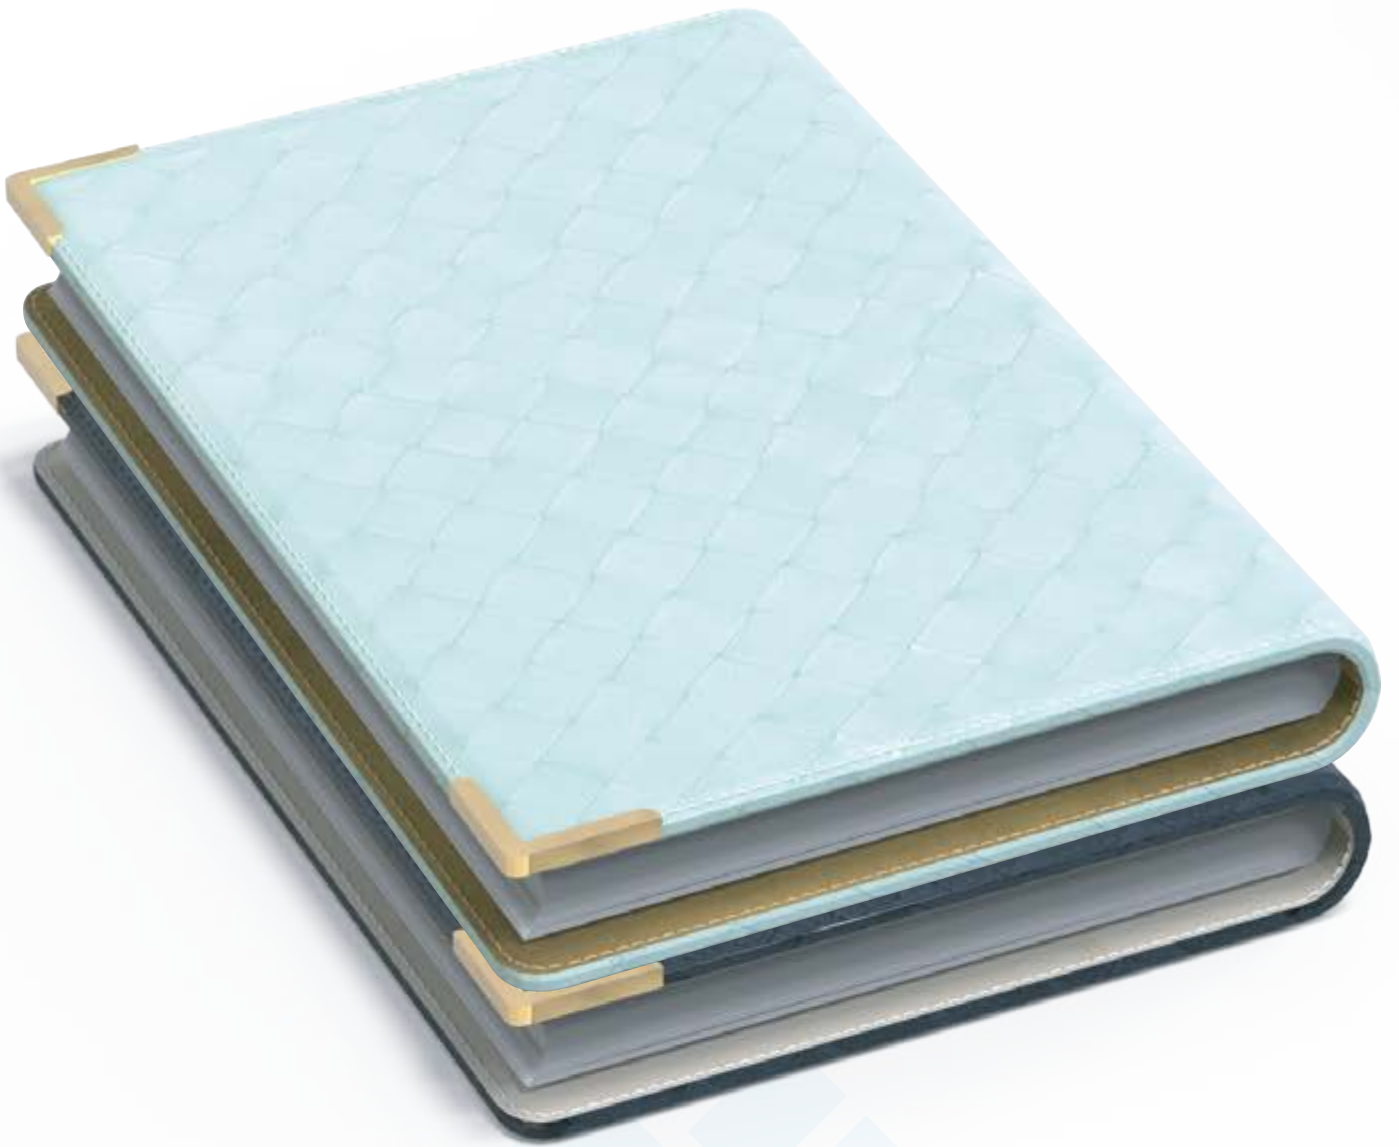

THST1001E

THST1001F

THST1001G

THST1001H

WEAVE

QURAN COVER