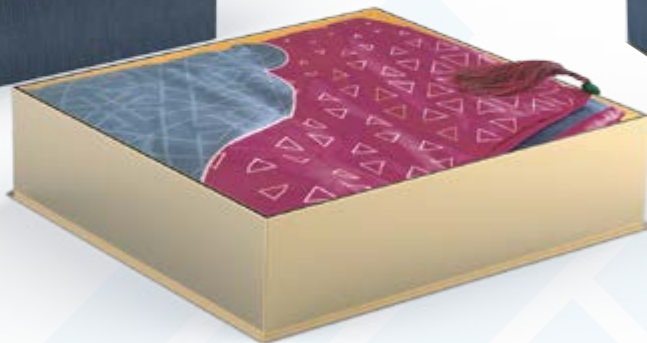

DIAMOND HAIR MABKHARA SETS

NAMAT

MABKHARA
SETS

THMB1007A

Dimensions 11.2 x 9.2 x 4.6 inches
Materials Used : Gloss Wood, Brass
Branding: Outer box

THMB1007B

NOUVEAU
MABKHARA

Dimensions: 5 x 5 x 5 inches
Materials Used: Beveled Glass, Brass Cup
Branding: Metallic Sticker

THMB1006AS

THMB1006BS

THMB1006CS

THMB1006DS

Dimensions: 10.6 x 6.5 x 5.2 inches
Materials Used : Beveled Glass, Brass
Branding: Metallic Sticker

THMB1006A

THMB1006B

THMB1006C

THMB1006D

Dimensions: 4.2 x 4.2 x 2 inches
Materials Used: Luxury Chamois
Branding: Metallic Sticker

LUXURY
PRAYER MAT

THPM1001

THPM1002

THPM1003

THPM1004

THPM1005