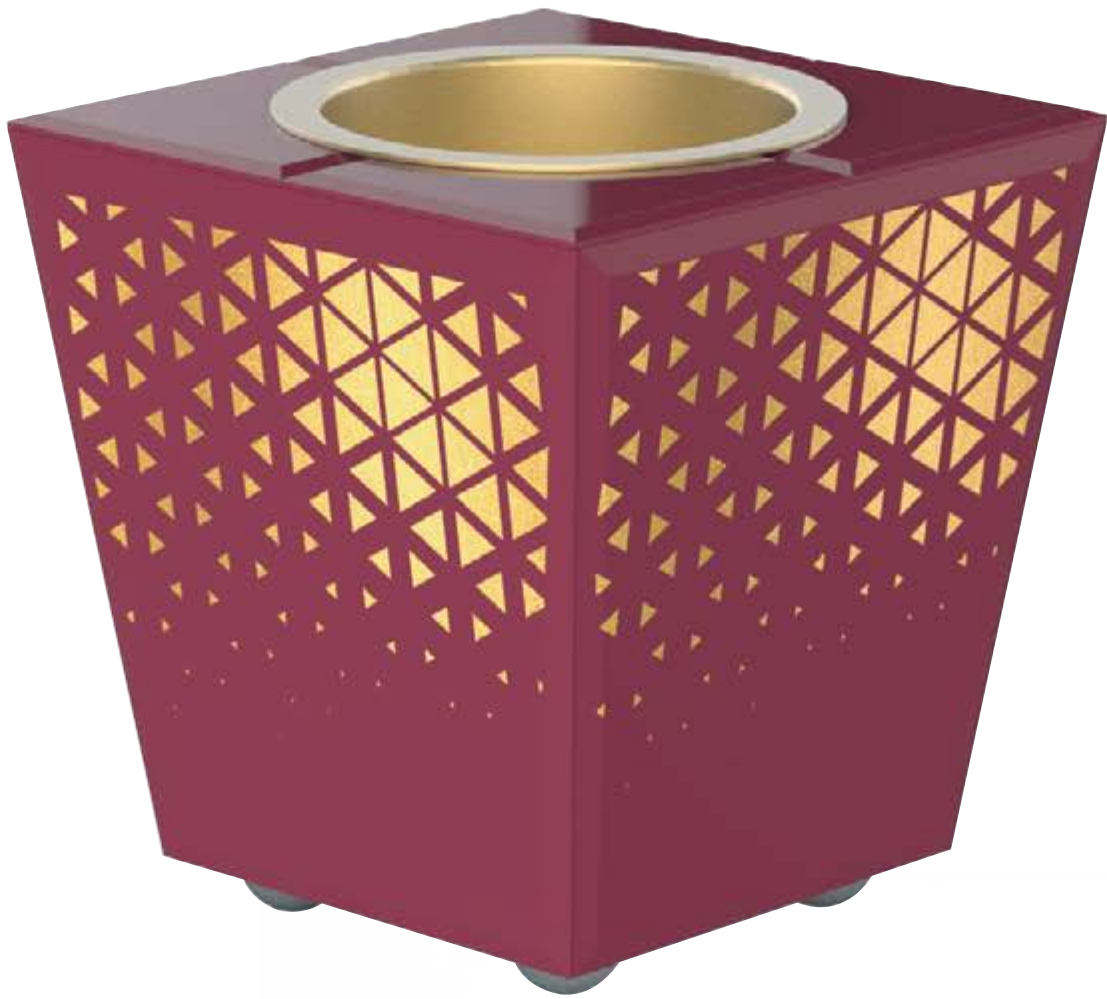

DIAMOND HAIR MABKHARA SETS

NAMAT

MABKHARA
SETS

THMB1007A

Dimensions 11.2 x 9.2 x 4.6 inches
Materials Used : Gloss Wood, Brass
Branding: Outer box

THMB1007B

NOUVEAU
MABKHARA

Dimensions: 5 x 5 x 5 inches
Materials Used: Beveled Glass, Brass Cup
Branding: Metallic Sticker