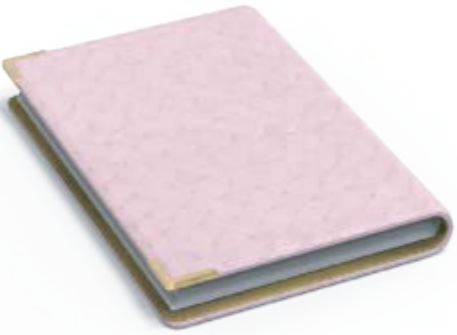

QURAN COVER

Dimensions: 9 x 6.5 x 2 inches
Materials Used : Leatherette, Microfiber Suede
Branding: Metallic Sticker

THST1002A

THST1002B

THST1002C

THST1002D

THST1002E

THST1002F