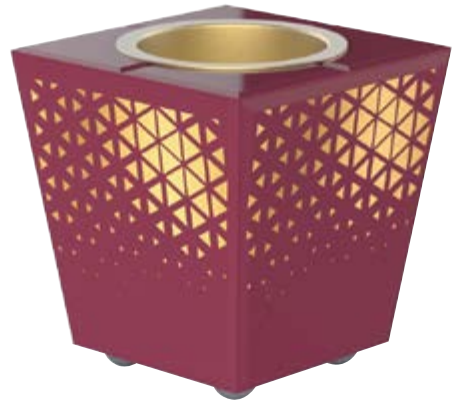

THMB1006DS