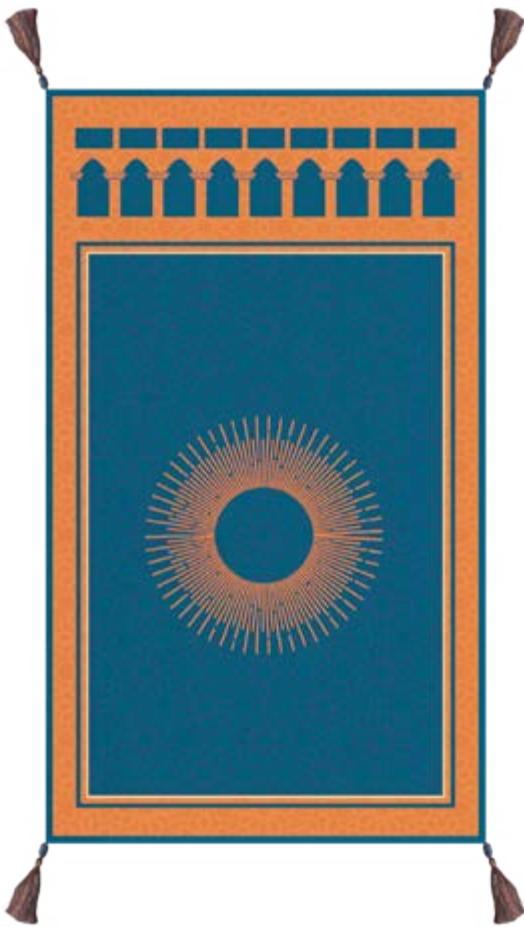

THMB1006D

Dimensions: 4.2 x 4.2 x 2 inches
Materials Used: Luxury Chamois
Branding: Metallic Sticker

LUXURY
PRAYER MAT

THPM1001

THPM1002

THPM1003

THPM1004

THPM1005