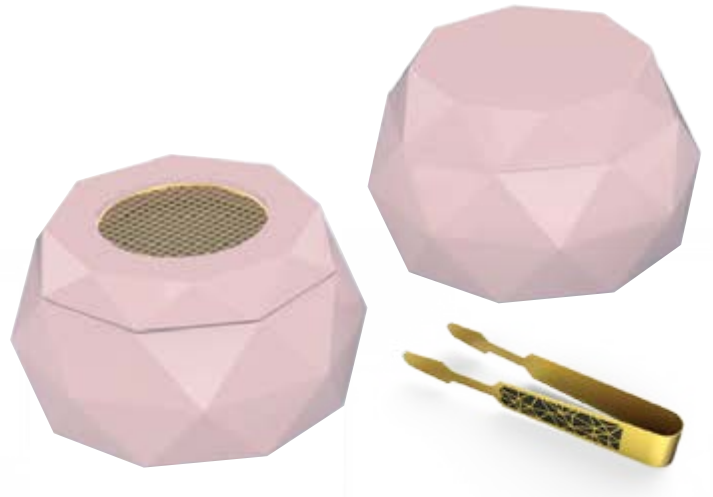

THMB1005E

THMB1005F

Dimensions: 5 x 5 x 5 inches
Materials Used : Gloss Wood, Brass Cup
Branding: Metallic Sticker

DIAMOND CUT
MABKHARA

THMB1008AS

THMB1008BS

THMB1008CS

THMB1008DS

THMB1008ES

Dimensions: 10.6 x 6.5 x 3.75 inches
Materials Used: Gloss Wood, Brass
Branding: Outer box

DIAMOND
HAIR MABKHARA SETS

THMB1009A

THMB1009B

THMB1009C

THMB1009D

THMB1002E

DIAMOND HAIR MABKHARA SETS

NAMAT

MABKHARA
SETS

THMB1007A

Dimensions 11.2 x 9.2 x 4.6 inches
Materials Used : Gloss Wood, Brass
Branding: Outer box

THMB1007B

NOUVEAU
MABKHARA

Dimensions: 5 x 5 x 5 inches
Materials Used: Beveled Glass, Brass Cup
Branding: Metallic Sticker