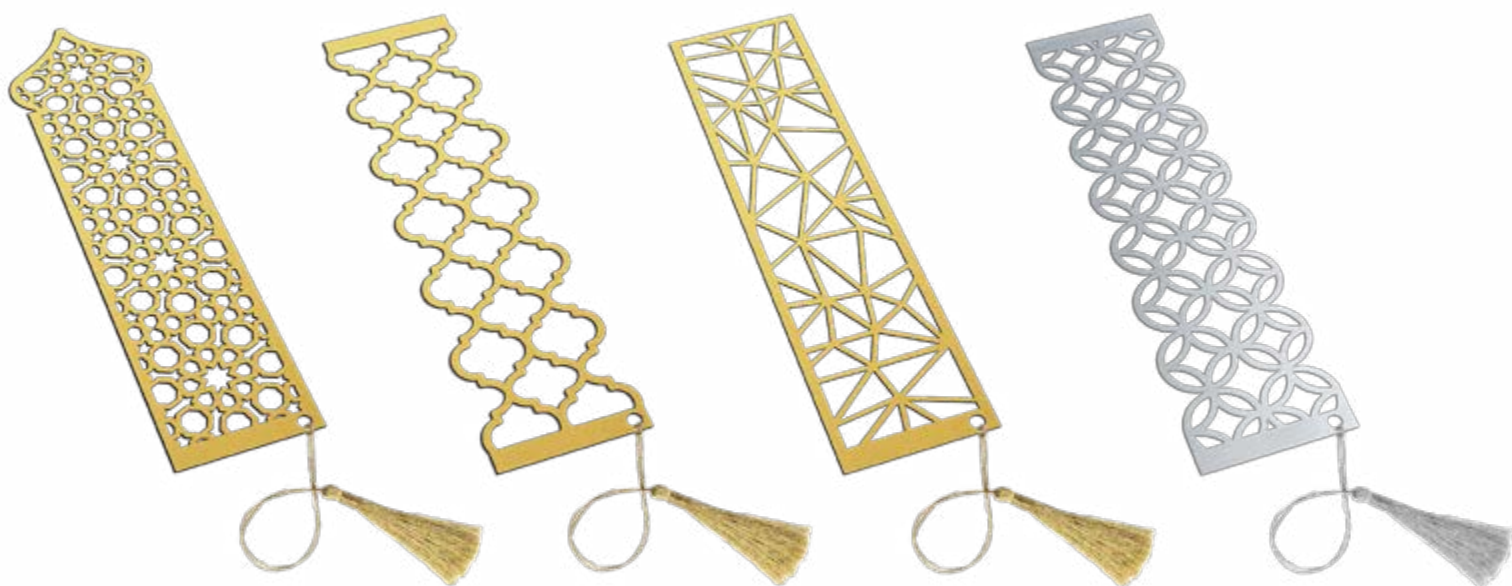

THMI1001G

THMI1001H

AFREEN

MISBAHA

Dimensions: 4.2 x 4.2 x 2 inches
Materials Used: Natural Stone, Metal Charm
Branding: Metallic Sticker

THMI1002A

THMI1002B

THMI1002C

THMI1003D

MASHRABIYA

BOOKMARK

Dimensions 6 x 1.5 inches
Materials Used: Brass
Branding: Etching

THBM1001

THBM1002

THBM1003

THBM1004