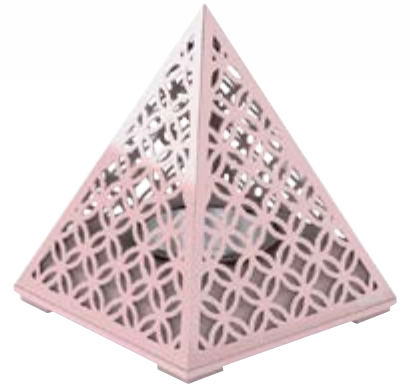

MASHRABIYA BOOKMARK

OBJET D'
ART

MABKHARA

Dimensions: 7 x 4 x 4 inches
Materials Used: Cast Aluminium
Brass Cup
Branding: Outer Box

THMB1003A

THMB1003B

THMB1003C

THMB1003D

THMB1003E

THMB1003F

GEOMETRIC MABKHARA

CUBE
HEXA
PYRAMID

Dimensions: 5 x 5 x 5 inches
Materials Used: Gloss Wood, Brass Cup
Branding: Metallic Sticker

THMB1005AS

THMB1005CS

THMB1005ES

THMB1005BS

THMB1005DS

THMB1005FS

Dimensions: 10.6 x 6.5 x 5.2 inches
Materials Used : Gloss Wood, Brass
Branding: Metallic Sticker

THMB1005A

THMB1005B

THMB1005C

THMB1005D