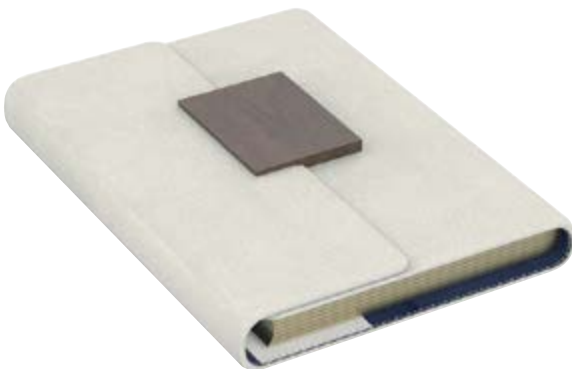

THST1002G

INSIGNIA
QURAN COVER

Dimensions: 9 x 6.5 x 2 inches
Materials Used : Leatherette, Microfiber Suede, Wooden Latch
Branding: Metallic Sticker

THST1003A

THST1003B

THST1003C

THST1003D

MASHRABIYA

MISBAHA

Dimensions: 4.2 x 4.2 x 2 inches
Materials Used: Natural Stone, Metal Charm
Branding: Metallic Sticker

THMI1001A

THMI1001B

THMI1001C

THMI1001D

THMI1001E

THMI1001F