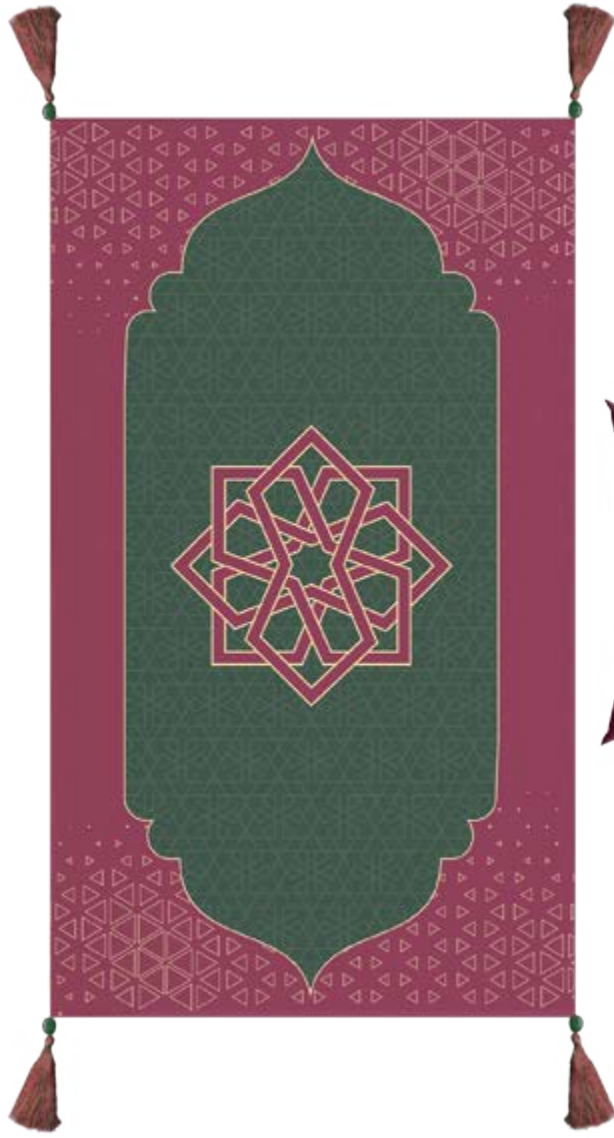

Dimensions: 4.2 x 4.2 x 2 inches
Materials Used: Luxury Chamois
Branding: Metallic Sticker