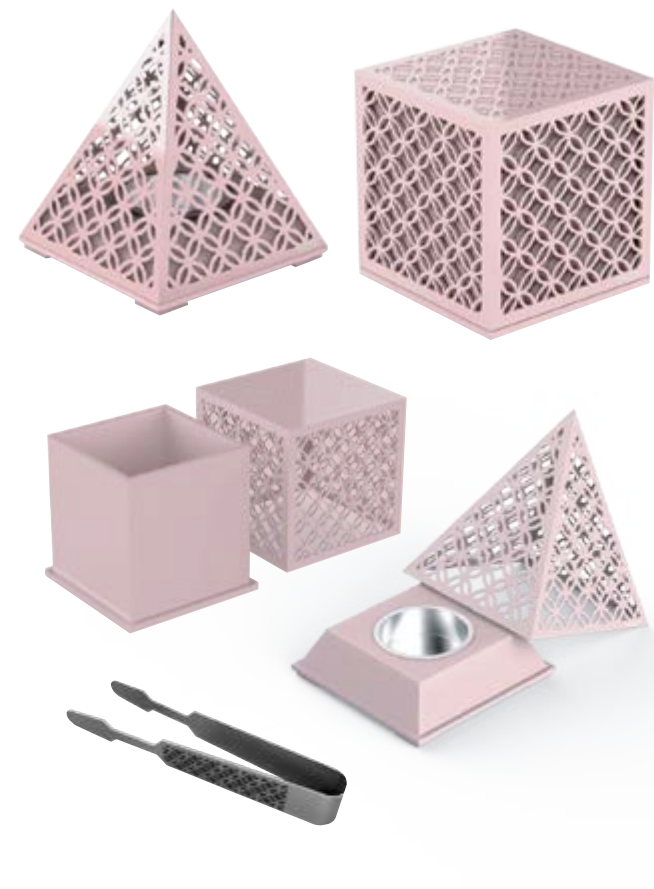

THMB1003E

THMB1003F

GEOMETRIC MABKHARA

CUBE
HEXA
PYRAMID

Dimensions: 5 x 5 x 5 inches
Materials Used: Gloss Wood, Brass Cup
Branding: Metallic Sticker

THMB1005AS

THMB1005CS

THMB1005ES

THMB1005BS

THMB1005DS

THMB1005FS

Dimensions: 10.6 x 6.5 x 5.2 inches
Materials Used : Gloss Wood, Brass
Branding: Metallic Sticker

THMB1005A

THMB1005B

THMB1005C

THMB1005D

THMB1005E

THMB1005F

Dimensions: 5 x 5 x 5 inches
Materials Used : Gloss Wood, Brass Cup
Branding: Metallic Sticker

DIAMOND CUT
MABKHARA

THMB1008AS

THMB1008BS

THMB1008CS

THMB1008DS