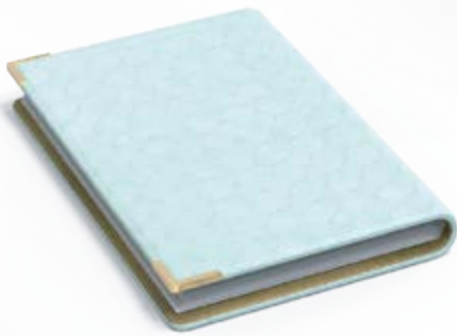

Dimensions: 9 x 6.5 x 2 inches
Materials Used : Leatherette, Microfiber Suede
Branding: Metallic Sticker

THST1002A