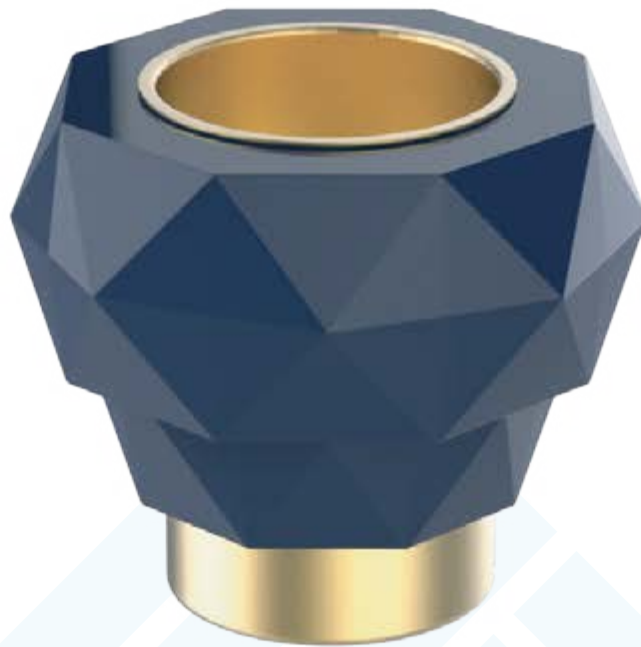

Dimensions: 5 x 5 x 5 inches
Materials Used : Gloss Wood, Brass Cup
Branding: Metallic Sticker