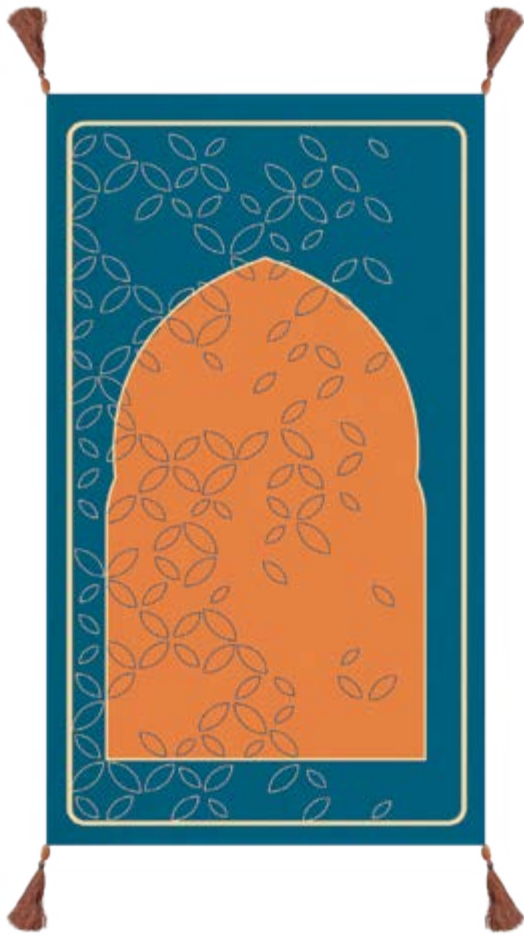

THMB1006D

Dimensions: 4.2 x 4.2 x 2 inches
Materials Used: Luxury Chamois
Branding: Metallic Sticker

LUXURY
PRAYER MAT

THPM1001

THPM1002

THPM1003

THPM1004

THPM1005