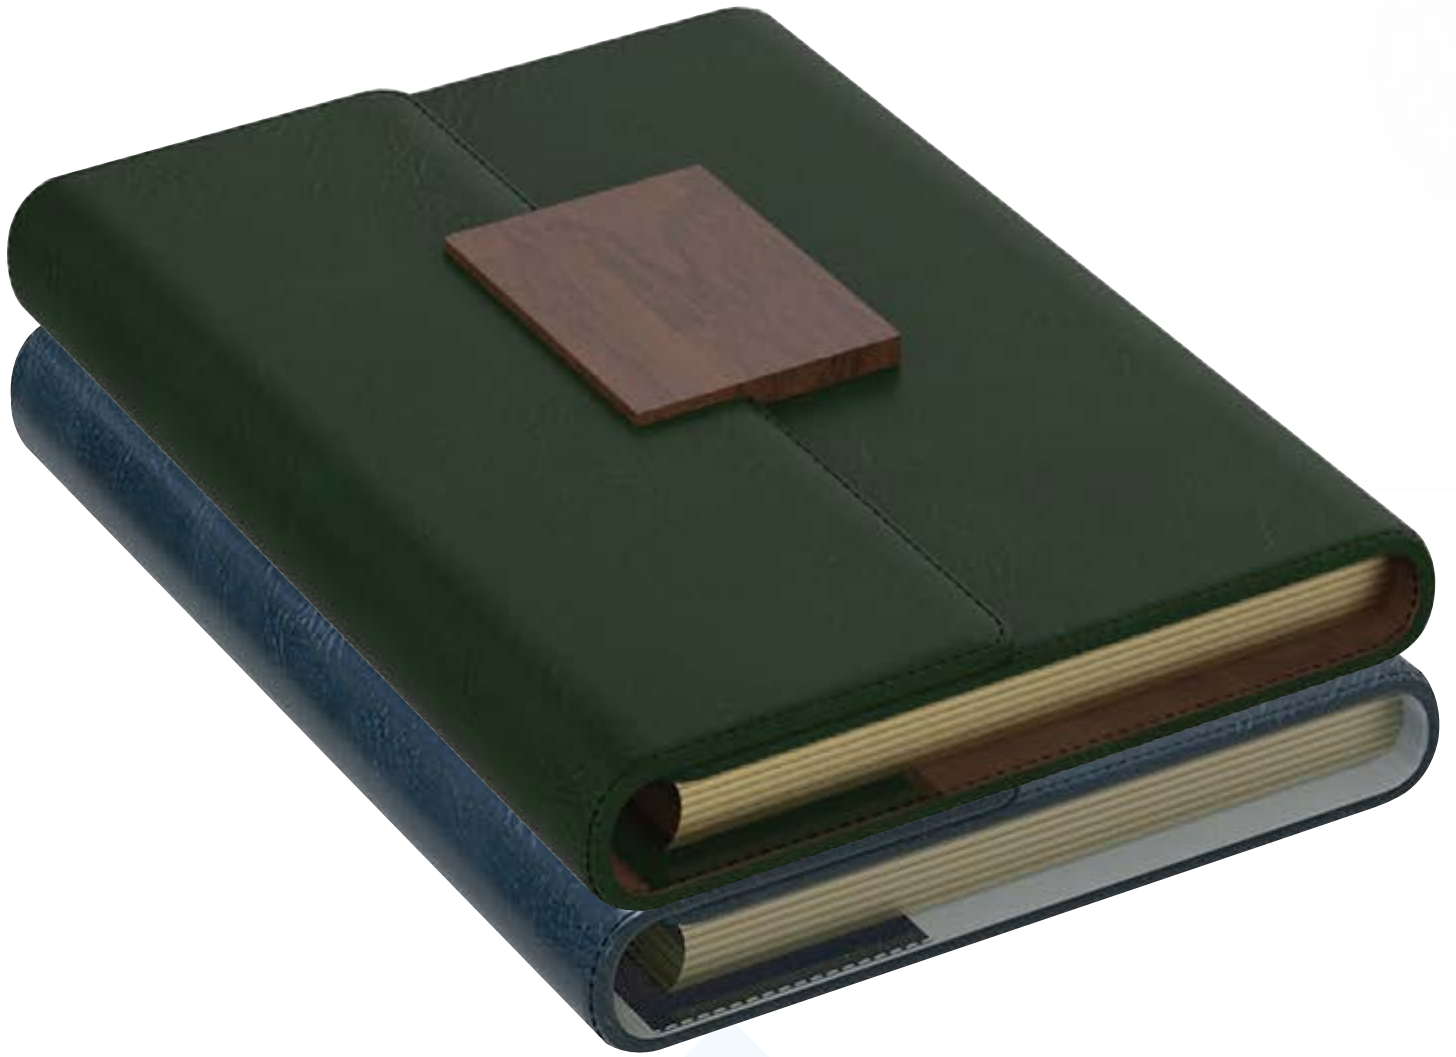

THST1002E

THST1002F

THST1002G

INSIGNIA
QURAN COVER