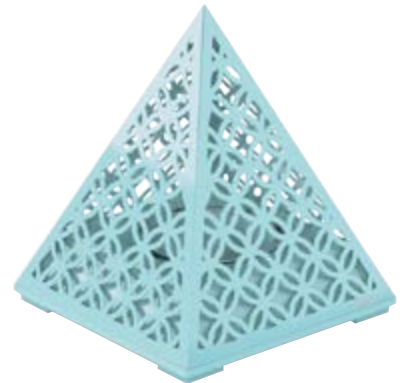

MASHRABIYA BOOKMARK

OBJET D'
ART

MABKHARA

Dimensions: 7 x 4 x 4 inches
Materials Used: Cast Aluminium
Brass Cup
Branding: Outer Box

THMB1003A

THMB1003B

THMB1003C

THMB1003D

THMB1003E

THMB1003F

GEOMETRIC MABKHARA

CUBE
HEXA
PYRAMID

Dimensions: 5 x 5 x 5 inches
Materials Used: Gloss Wood, Brass Cup
Branding: Metallic Sticker

THMB1005AS

THMB1005CS

THMB1005ES

THMB1005BS

THMB1005DS

THMB1005FS

Dimensions: 10.6 x 6.5 x 5.2 inches
Materials Used : Gloss Wood, Brass
Branding: Metallic Sticker

THMB1005A

THMB1005B

THMB1005C

THMB1005D