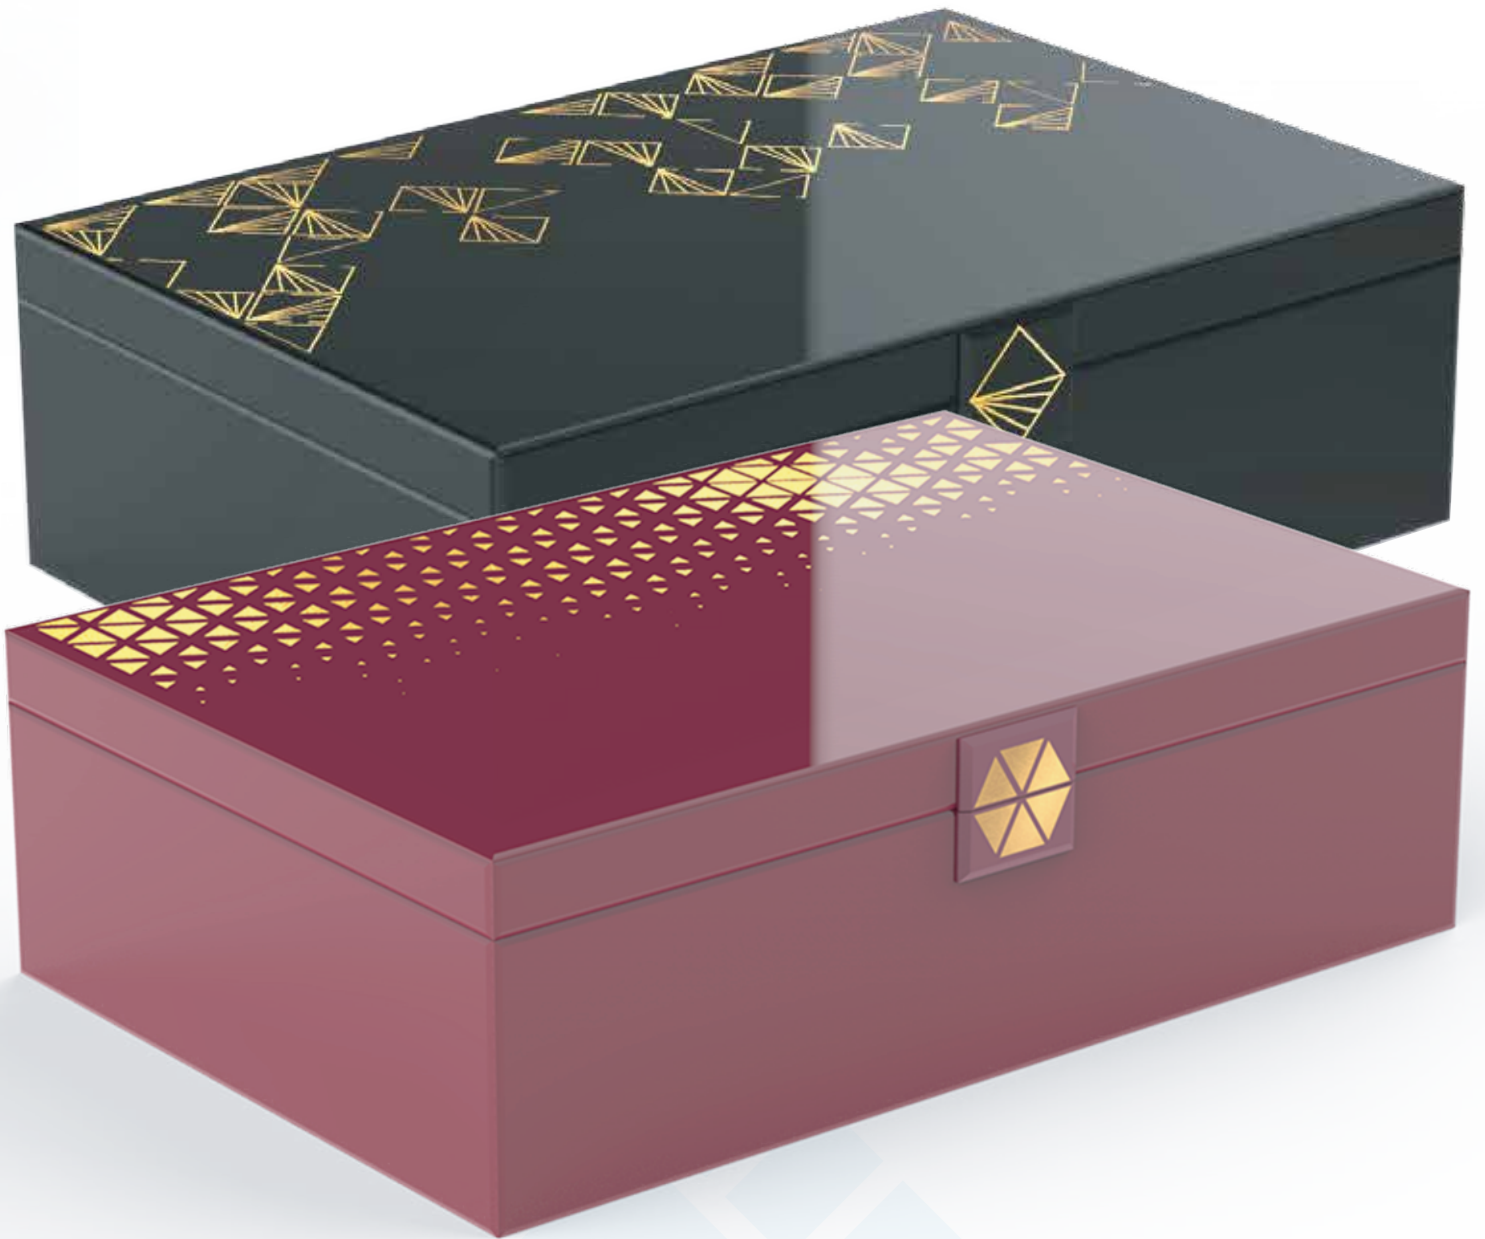

THBX2030E

MAJLIS COFFEE & INCENSE SET

THBX2030A

THBX2030B

THBX2030C

THBX2030D

THBX2030E

Dimensions: 12 x 12 x 4 inches  
Materials Used: Leathertte, Microfiber Suede  
Branding: Metallic Sticker