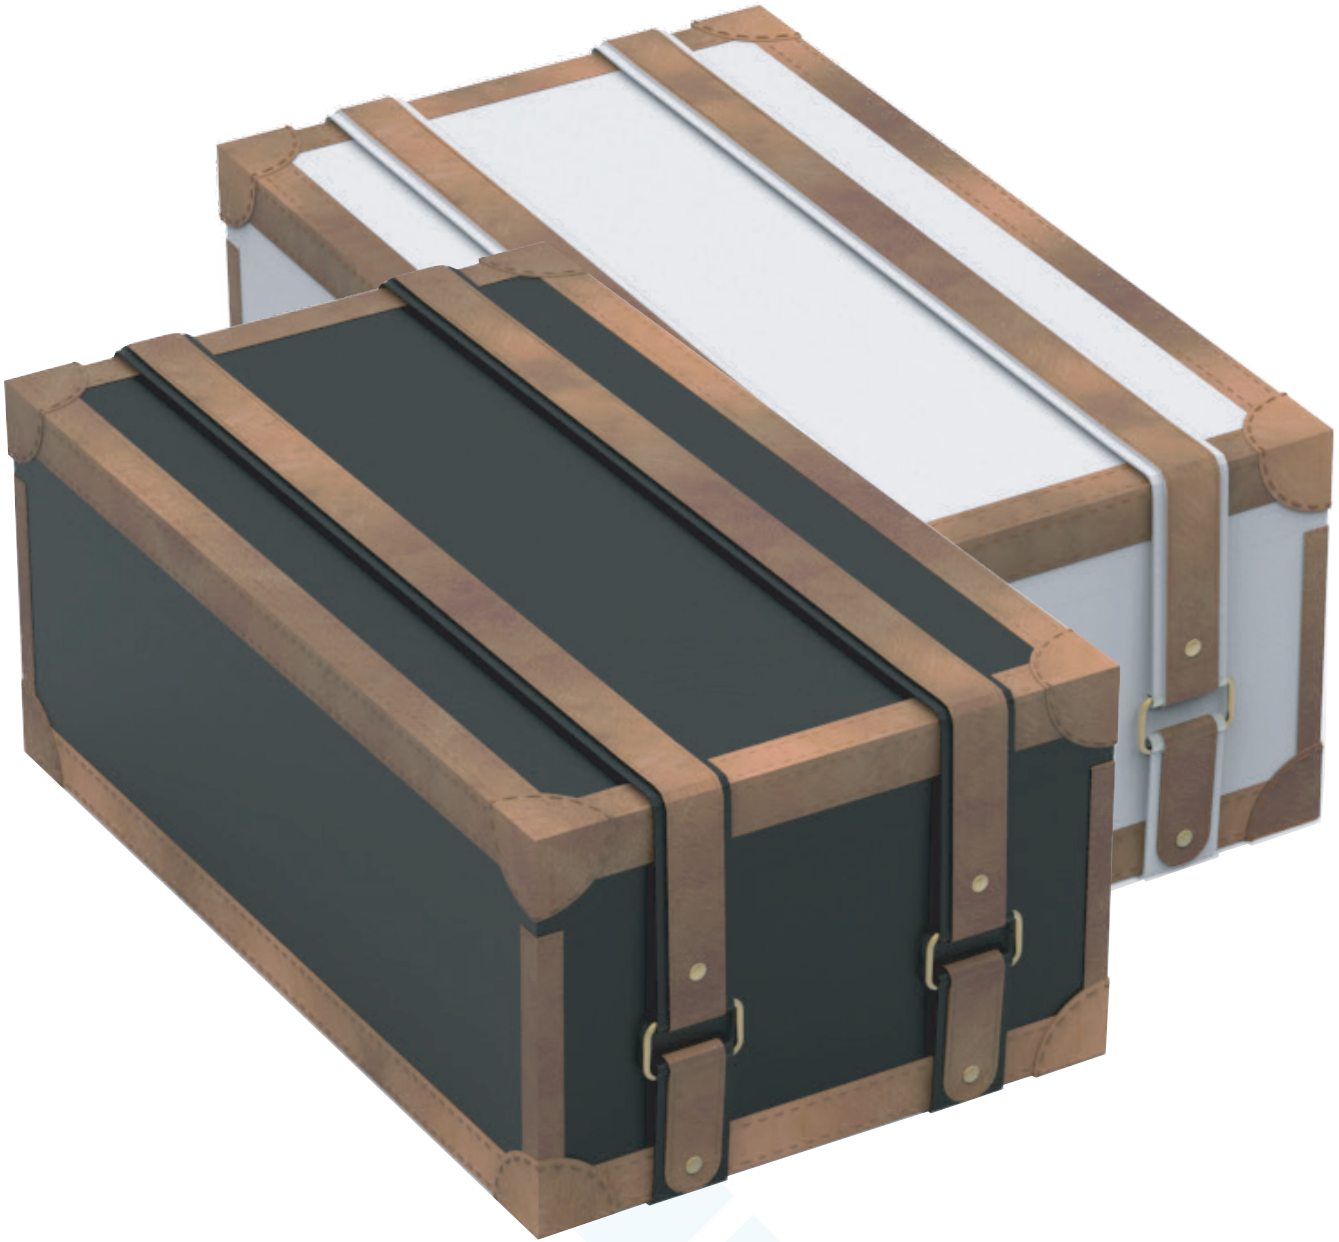

CLASSIC

TRUNK
GIFT SETS

SUPREME