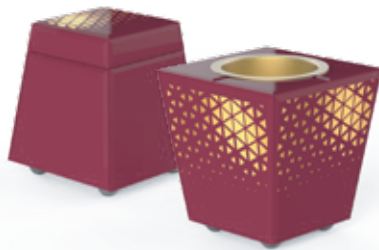

LUXE

GLASS  
GIFT SETS

**THBX2018A**

Dimensions: 17.5 x 9.5 x 5 inches  
 Materials Used: Beveled Glass, Microfiber Suede  
 Branding: Gold Foil

- |                      |             |
|----------------------|-------------|
| <u>Leatherette</u>   | Quran Cover |
| <u>Beveled Glass</u> | Mabkhara    |
| <u>Beveled Glass</u> | Mabkhara    |
| <u>Brass Etched</u>  | Bookmark    |
| <u>Brass Etched</u>  | Tong        |
| <u>Natural Stone</u> | Misbaha     |