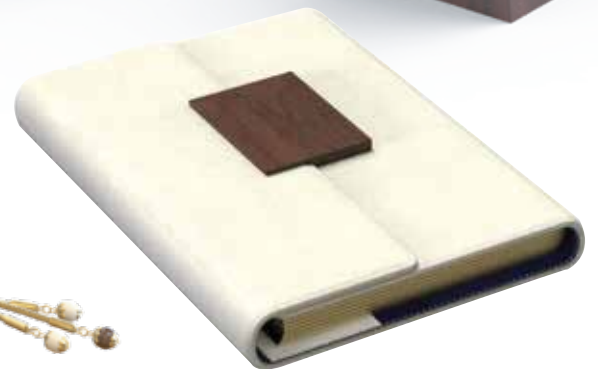

THBX2027A

Dimensions: 16 x 13.5 x 5.5 inches

Materials Used: Leatherette, Microfiber Suede

Branding: Screen Printing, Metallic Sticker

Leatherette	Quran Cover
Brass Etched	Bookmark
Brass Etched	Tong
Natural Stone	Misbaha
Brass Etched Wood	Mabkhara
Brass Etched Wood	Oud Box
Wall Art Photo Frame	

WALL ART TRUNK GIFT SET