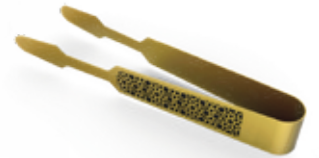

THBX2018A

Dimensions: 17.5 x 9.5 x 5 inches
Materials Used: Beveled Glass, Microfiber Suede
Branding: Gold Foil

<u>Leatherette</u>	Quran Cover
<u>Beveled Glass</u>	Mabkhara
<u>Beveled Glass</u>	Mabkhara
<u>Brass Etched</u>	Bookmark
<u>Brass Etched</u>	Tong
<u>Natural Stone</u>	Misbaha