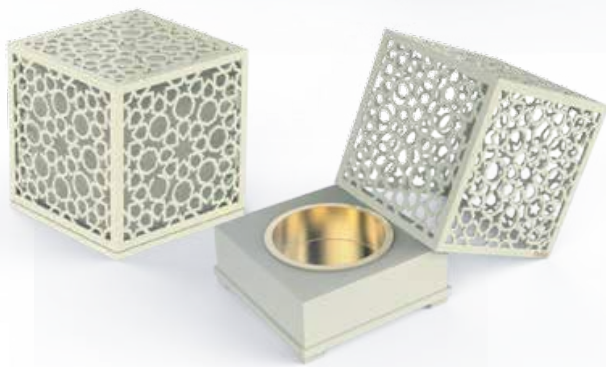

### THBX2013A

Dimensions: 11.5 x 11.5 x 4 inches

Materials Used: Beveled Glass, Microfiber Suede

Branding: Glass Etching, Metallic Sticker

### THBX2013B

Dimensions: 11.5 x 11.5 x 4 inches

Materials Used: Beveled Glass, Microfiber Suede

Branding: Glass Etching, Metallic Sticker

**PRESTIGE**

WOODEN  
GIFT SETS

---

HIGHLINE