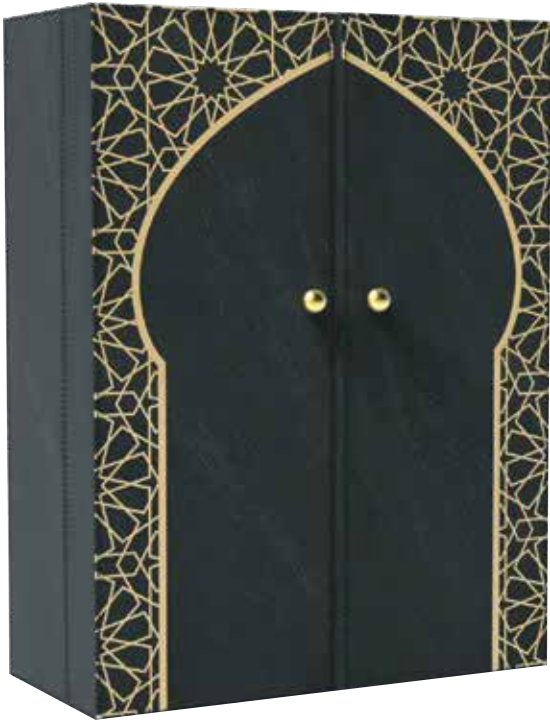

It is all about creating everlasting Impressions.  
It is all about **YOU**.

**PRIVE**  
—  
GIFT SETS

Leatherette      Quran Cover  
Brass Etched      Bookmark  
Glass Bead      Misbaha

**THBX2022A**  
 Dimensions : 13 x 9.5 x 2 inches  
 Materials Used: Beveled Glass  
 Branding: Gold foil

**THBX2022B**  
 Dimensions : 13 x 9.5 x 2 inches  
 Materials Used: Beveled Glass  
 Branding: Gold foil

Cast Aluminum      Mabkhara  
Brass Etched      Bookmark  
Glass Bead        Misbaha

THBX2023A

Dimensions : 11.25 x 9.25 x 4.25 inches  
Materials Used: Leatherette, Microfiber Suede  
Branding: Screenprinting