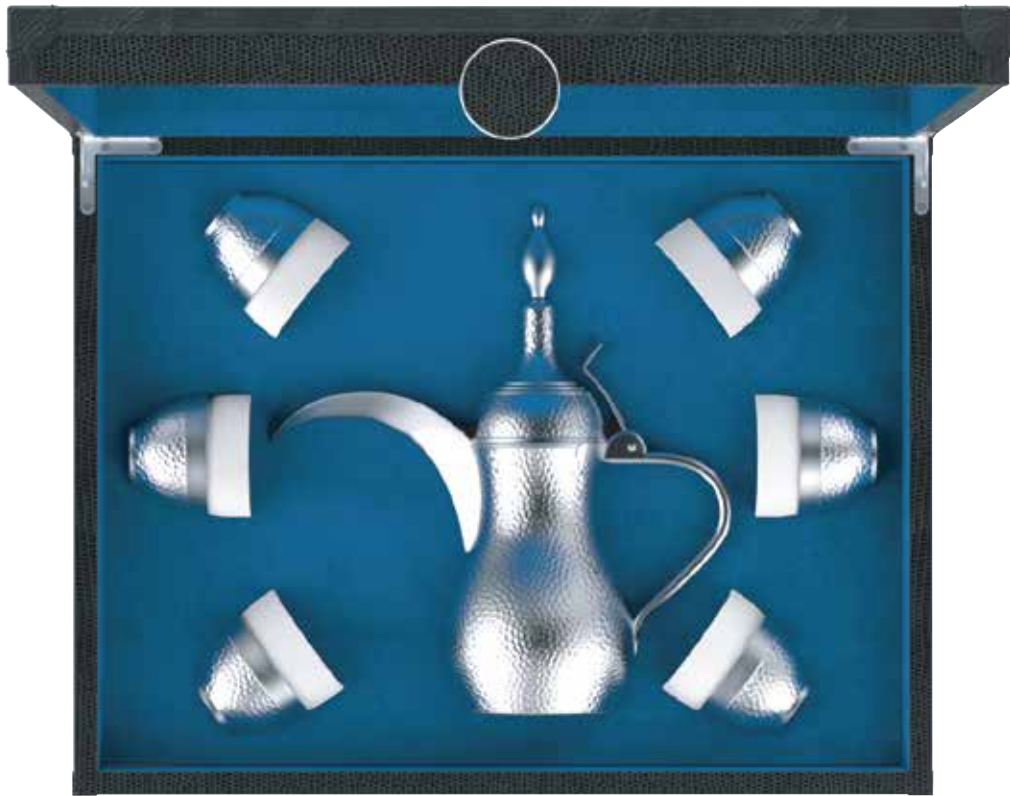

THBX2031C

Dimensions: 16 x 13.5 x 6 inches

Materials Used: Leatherette, Microfiber Suede

Branding: Metallic Sticker