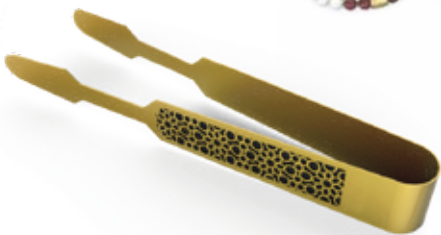

### THBX2013B

Dimensions: 11.5 x 11.5 x 4 inches

Materials Used: Beveled Glass, Microfiber Suede

Branding: Glass Etching, Metallic Sticker

**PRESTIGE**

WOODEN  
GIFT SETS

---

HIGHLINE