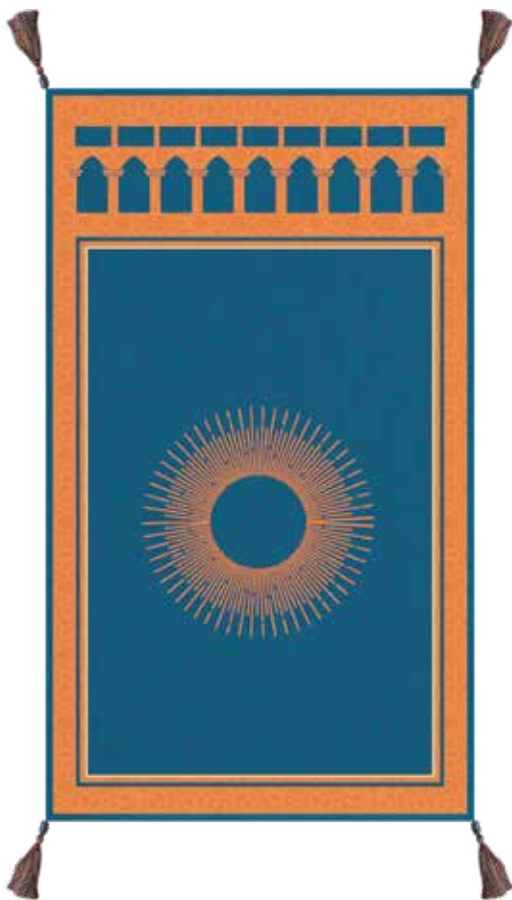

THPM1003

OPTIONAL PRAYER MAT