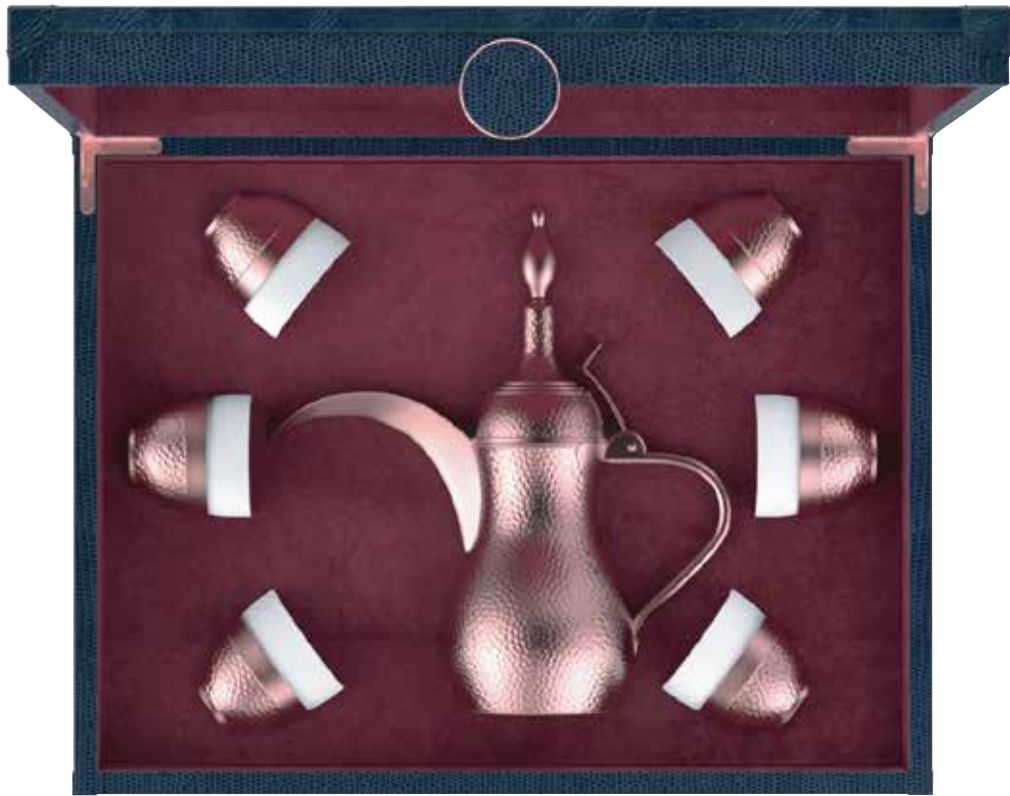

Brass  
Brass  
Porcelain

Cup Covers  
Dallah  
Cups

EMPEROR ARABIC COFFEE SET

THBX2031A

Dimensions: 16 x 13.5 x 6 inches  
Materials Used: Leatherette, Microfiber Suede  
Branding: Metallic Sticker

EMPEROR ARABIC COFFEE SET