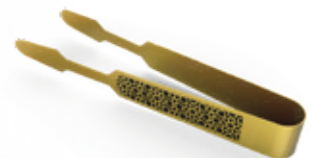

LUXE

GLASS  
GIFT SETS

**THBX2018A**

Dimensions: 17.5 x 9.5 x 5 inches  
 Materials Used: Beveled Glass, Microfiber Suede  
 Branding: Gold Foil

- |                      |             |
|----------------------|-------------|
| <u>Leatherette</u>   | Quran Cover |
| <u>Beveled Glass</u> | Mabkhara    |
| <u>Beveled Glass</u> | Mabkhara    |
| <u>Brass Etched</u>  | Bookmark    |
| <u>Brass Etched</u>  | Tong        |
| <u>Natural Stone</u> | Misbaha     |