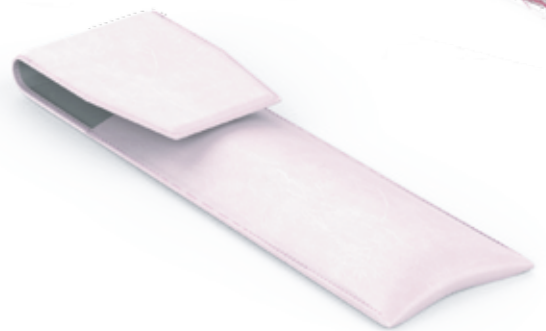

Branding: Metallic Sticker

THBX2029B

Dimensions: 16 x 13.5 x 6 inches  
Materials Used: Leatherette, Microfiber Suede  
Branding: Metallic Sticker

Leatherette  
Brass Etched  
Natural Stone  
Brass  
Luxury