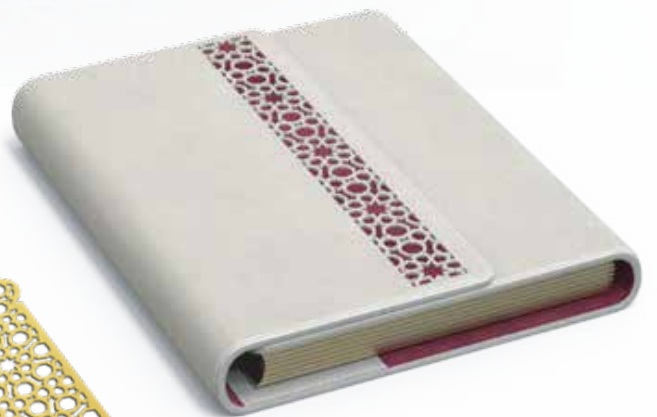

### THBX2013B

Dimensions: 11.5 x 11.5 x 4 inches

Materials Used: Beveled Glass, Microfiber Suede

Branding: Glass Etching, Metallic Sticker

**PRESTIGE**

WOODEN  
GIFT SETS

---

HIGHLINE