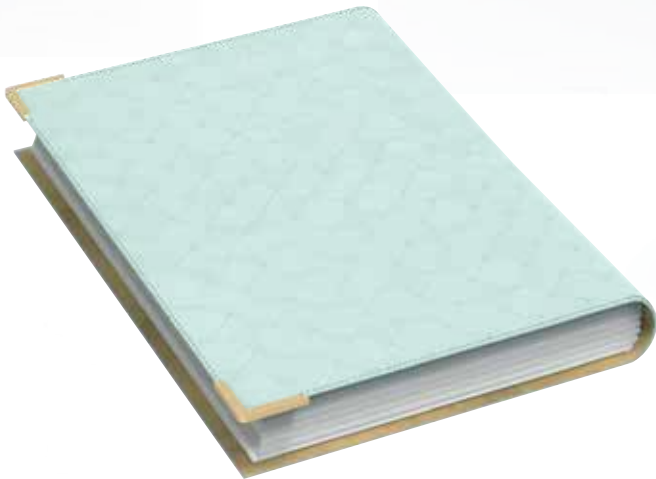

Leatherette
Brass Etched
Natural Stone
Brass
Luxury

Quran Cover
Bookmark
Misbaha
Qibla Indicator
Prayer Mat

WADA'AH ARABIC PRAYER CHEST