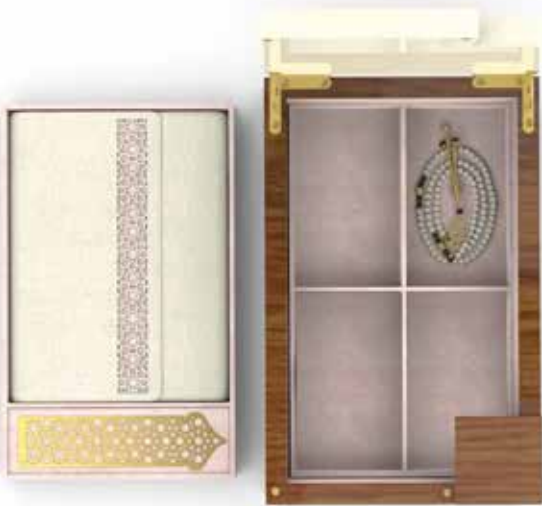

THBX2012A

Dimensions: 11.5 x 7.5 x 4 inches
Materials Used: High Gloss lacquer, Microfiber Suede
Branding: Screenprinting, Metallic Sticker