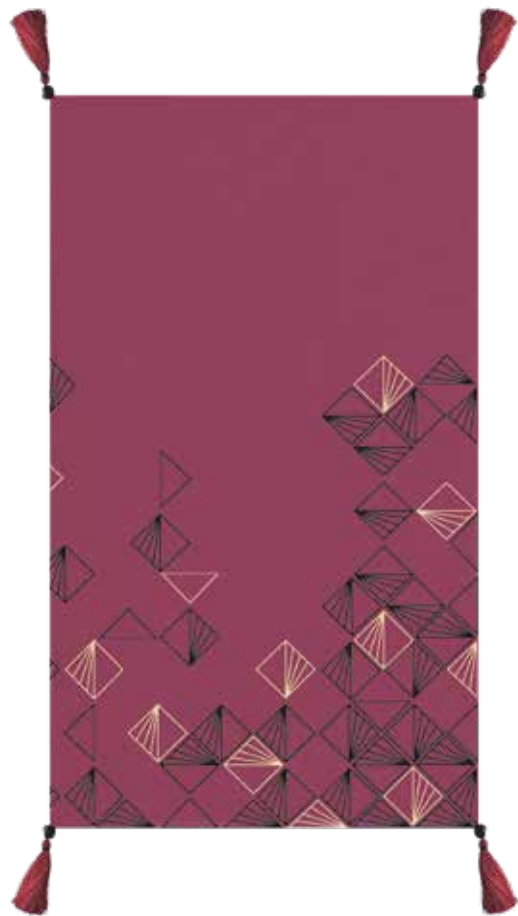

THPM1002

OPTIONAL PRAYER MAT