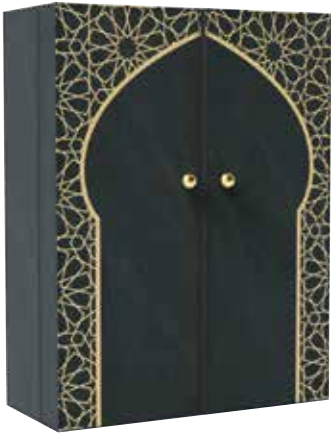

It is all about creating everlasting Impressions.  
It is all about **YOU**.

**PRIVE**  
—  
GIFT SETS

Leatherette      Quran Cover  
Brass Etched      Bookmark  
Glass Bead      Misbaha

**THBX2022A**  
 Dimensions : 13 x 9.5 x 2 inches  
 Materials Used: Beveled Glass  
 Branding: Gold foil

**THBX2022B**  
 Dimensions : 13 x 9.5 x 2 inches  
 Materials Used: Beveled Glass  
 Branding: Gold foil

Cast Aluminum      Mabkhara  
Brass Etched      Bookmark  
Glass Bead        Misbaha

THBX2023A

Dimensions : 11.25 x 9.25 x 4.25 inches  
Materials Used: Leatherette, Microfiber Suede  
Branding: Screenprinting

THBX2023B

Dimensions : 11.25 x 9.25 x 4.25 inches  
Materials Used: Leatherette, Microfiber Suede  
Branding: Screenprinting

THBX2023C

Dimensions : 11.25 x 9.25 x 4.25 inches  
Materials Used: Leatherette, Microfiber Suede  
Branding: Screenprinting