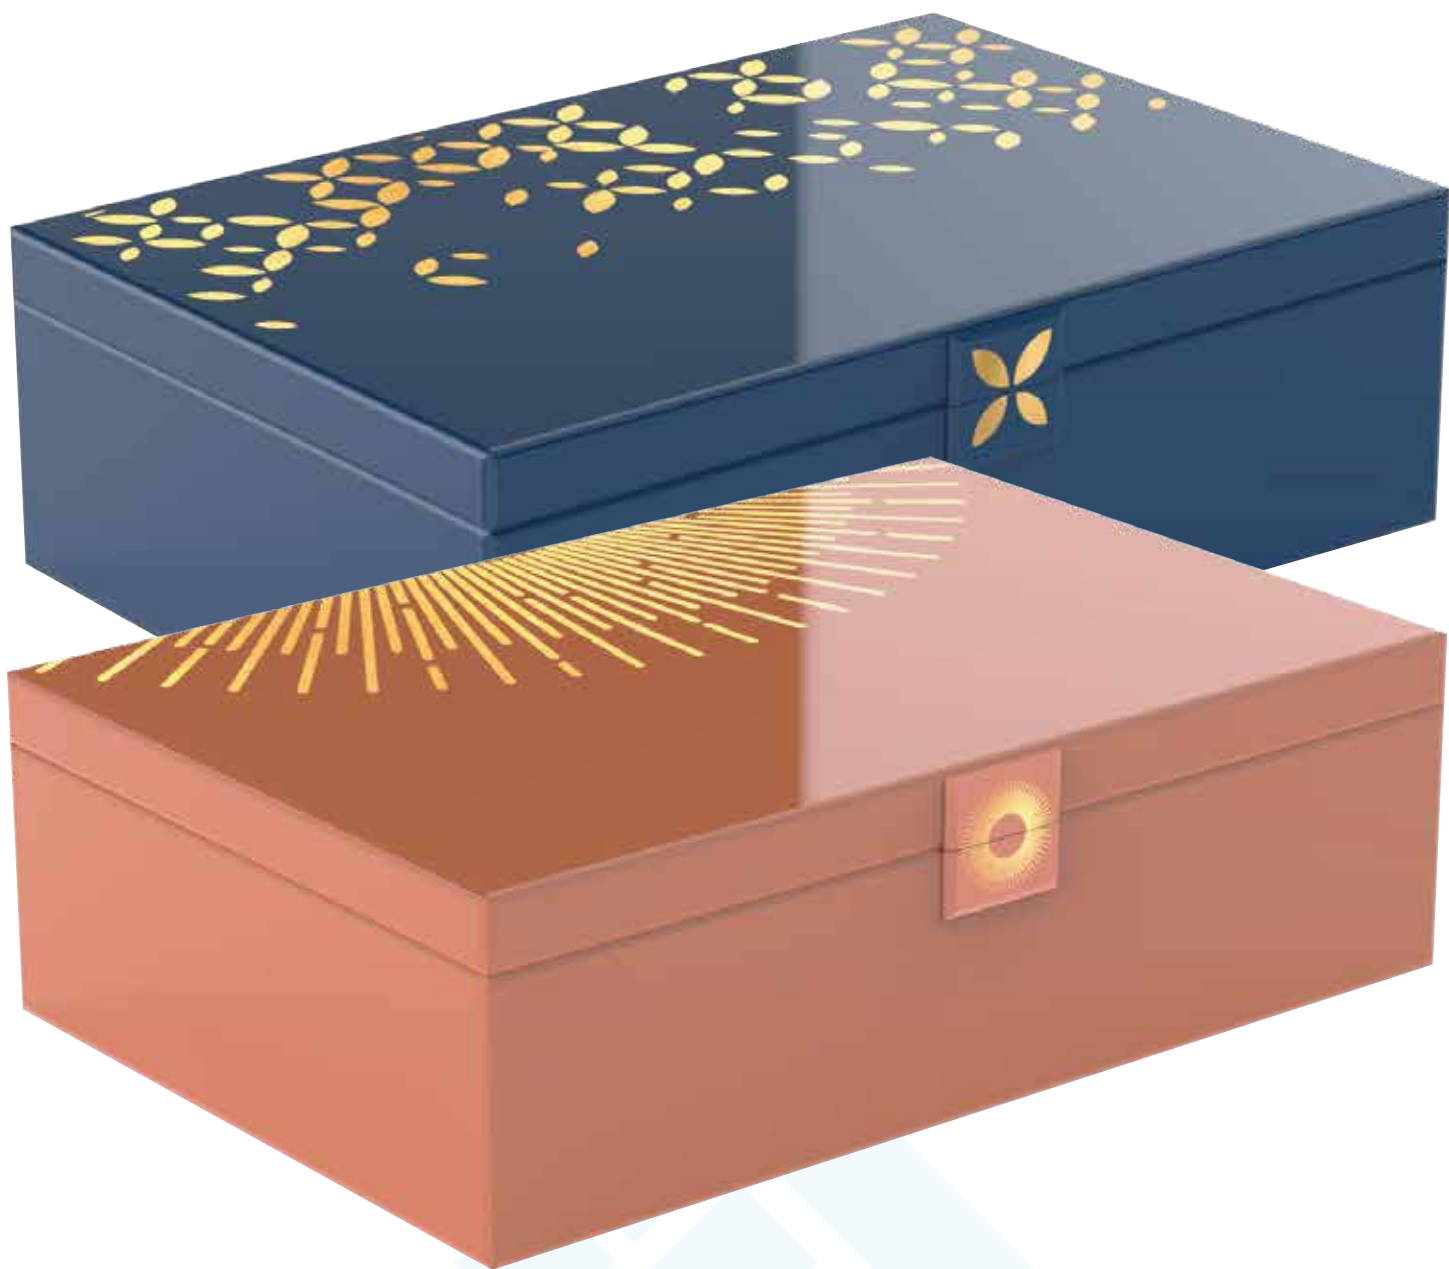

LUXE

GLASS GIFT SETS