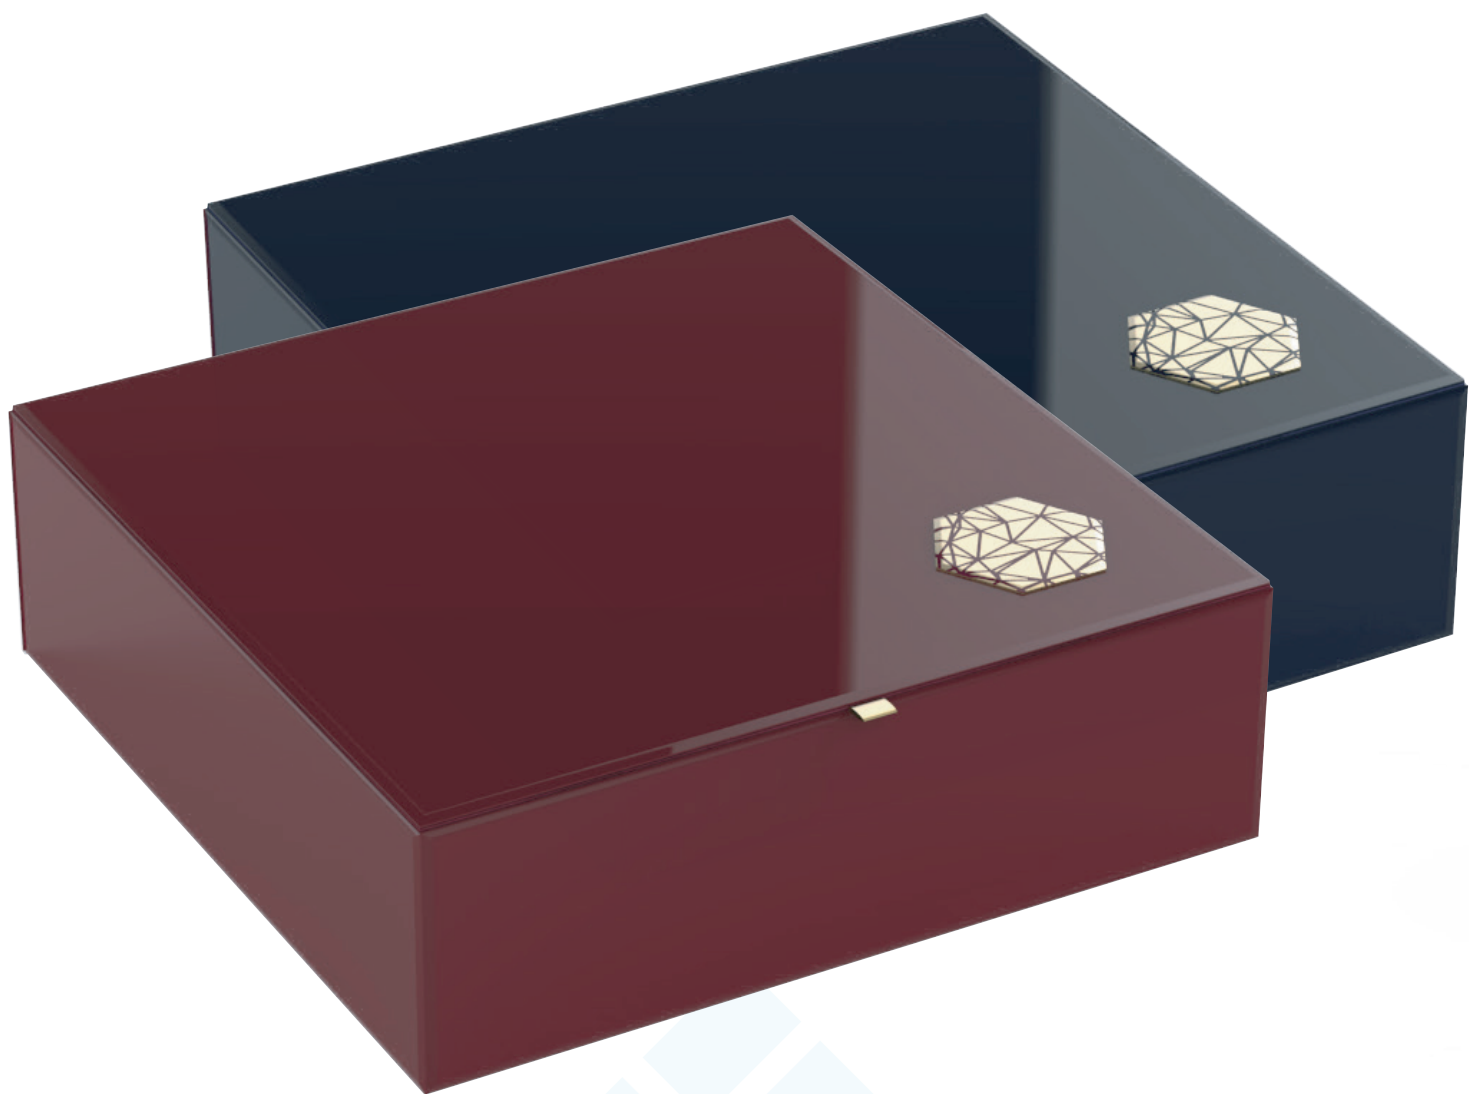

NOUVEAU

GLASS
GIFT SETS

HIGHLINE