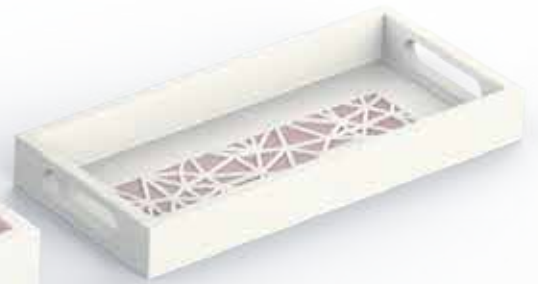

### THBX2011C

Dimensions: 11.5 x 11.5 x 4 inches

Materials Used: High Gloss lacquer, Microfiber Suede

Branding: Screenprinting, Metallic Sticker

### THBX2011D

Dimensions: 11.5 x 11.5 x 4 inches

Materials Used: High Gloss lacquer, Microfiber Suede

Branding: Screenprinting, Metallic Sticker

MAJLIS

COFFEE & INCENSE  
SET

Laser Cut Wood Tray  
Gloss Wood Mabkhara  
Gloss Wood Oud Box  
Porcelain Cups  
Brass Etched Tong