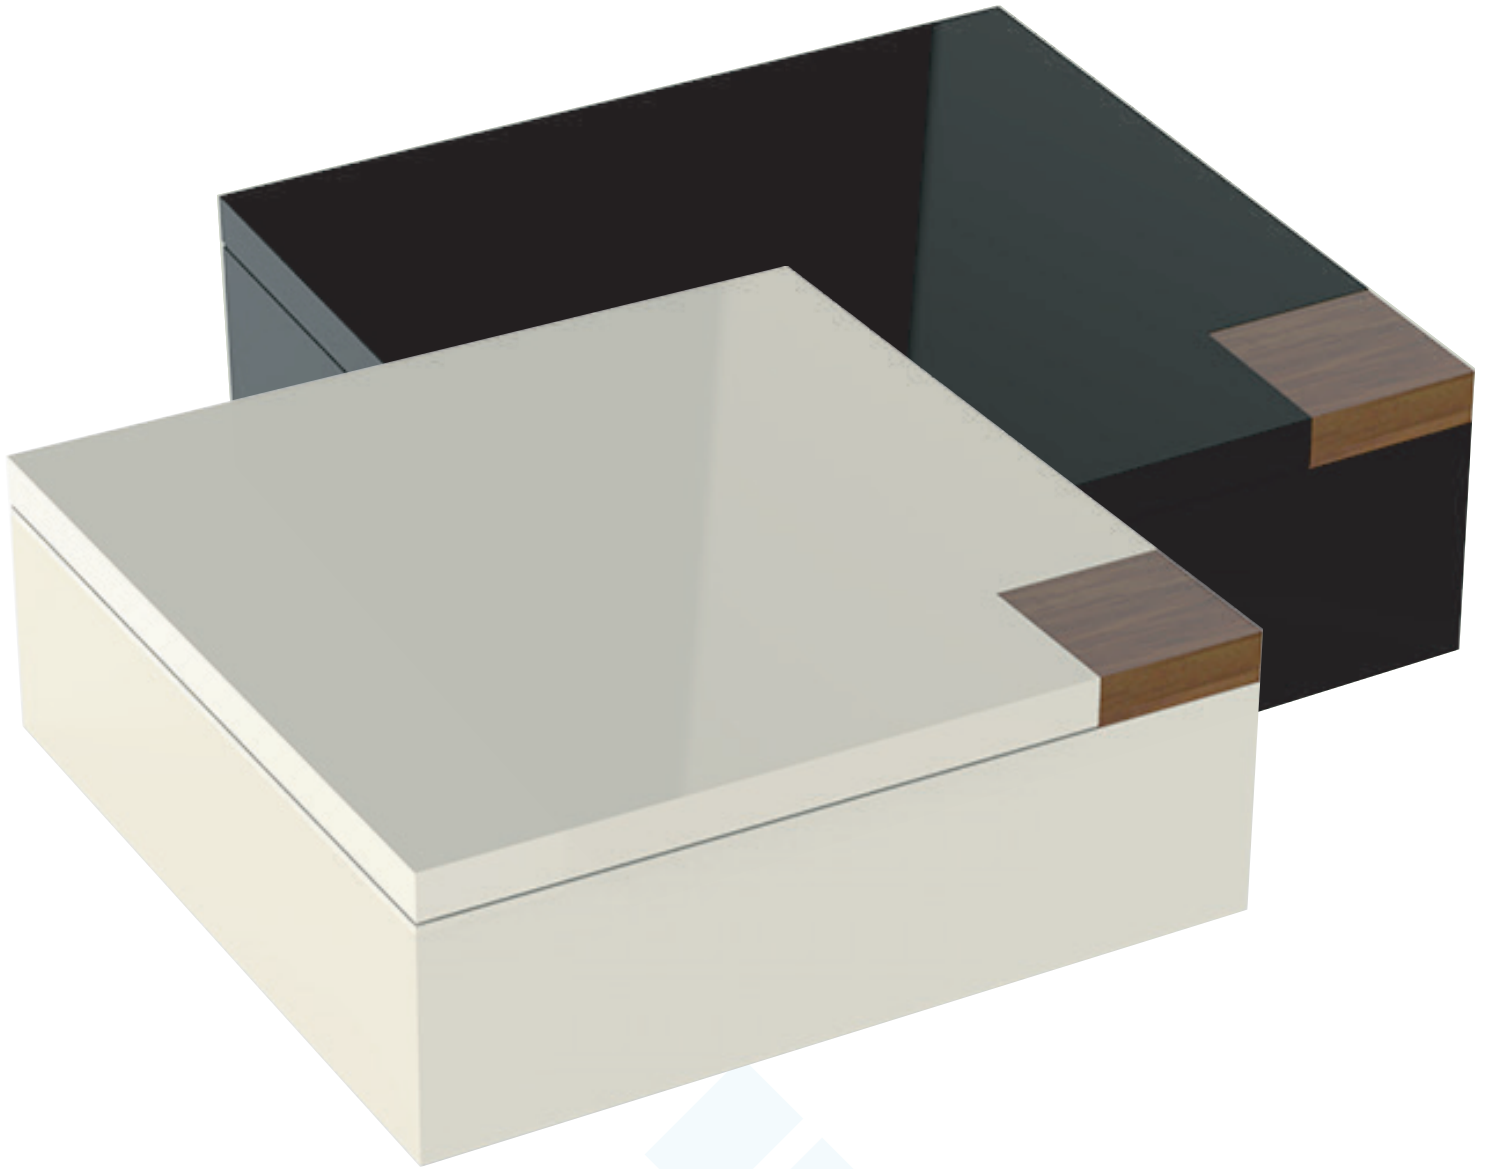

PRESTIGE

WOODEN
GIFT SETS

HIGHLINE