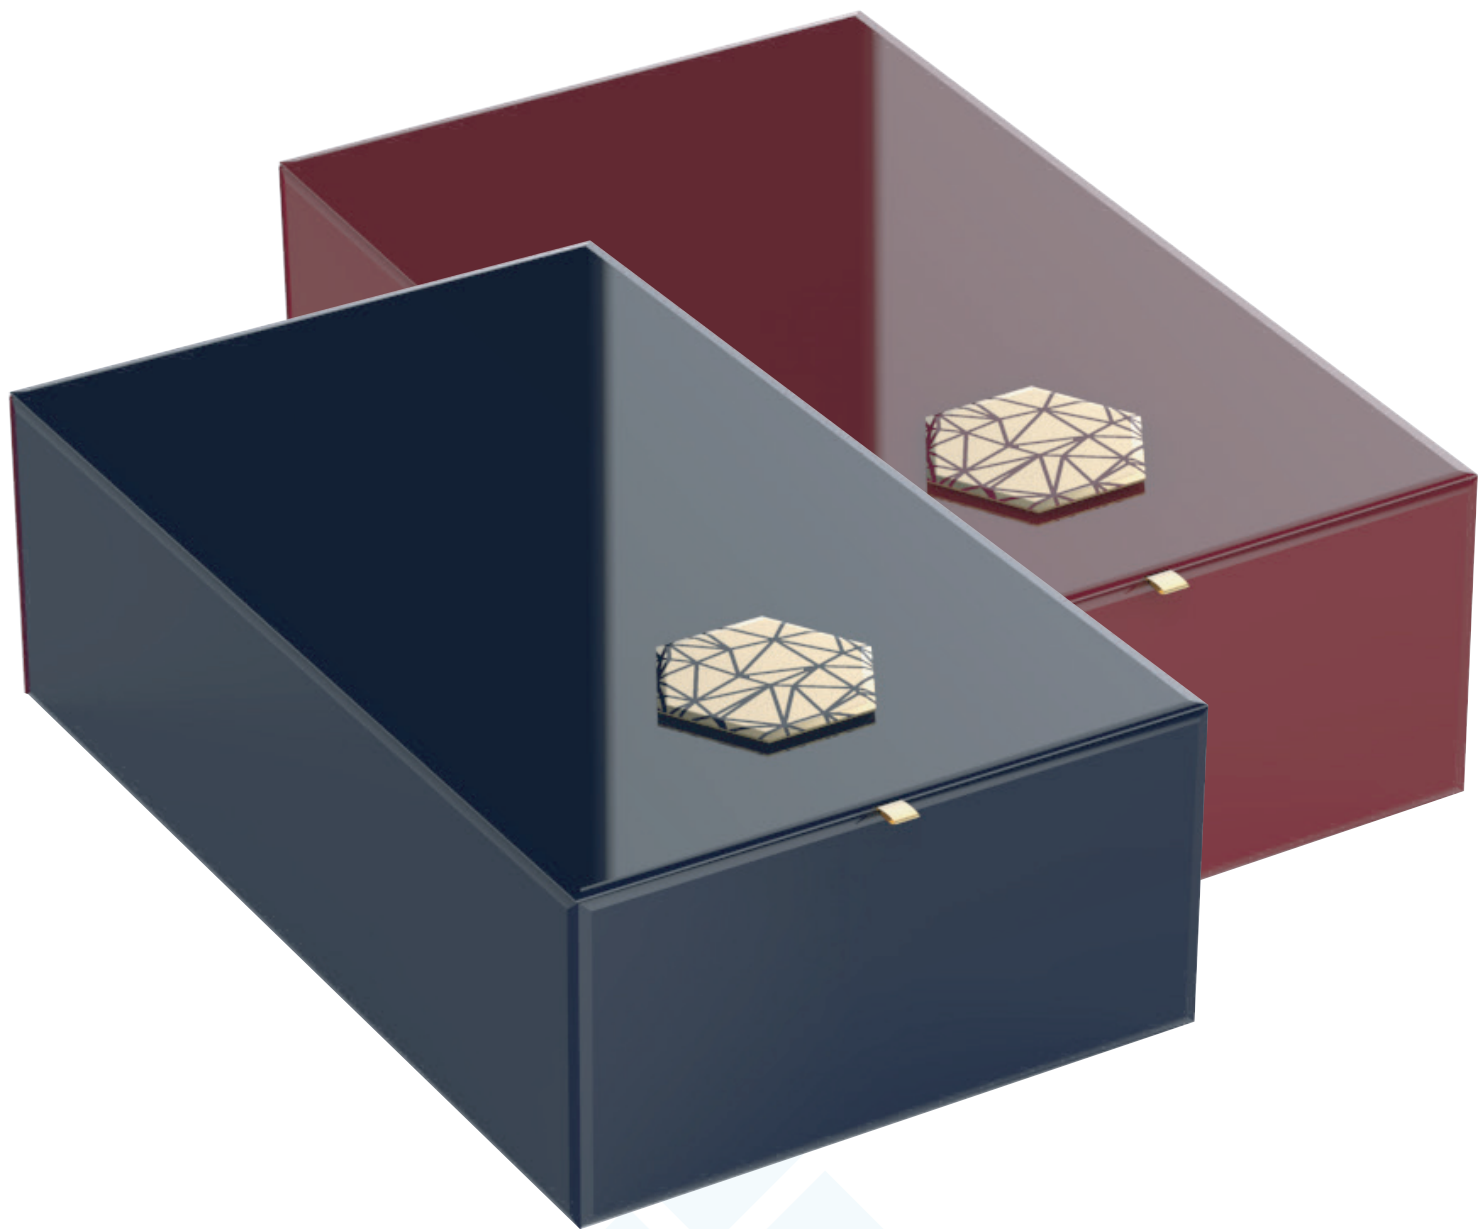

NOUVEAU

GLASS
GIFT SETS

SUPREME