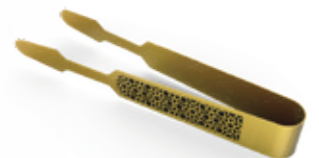

LUXE  

---

GLASS GIFT SETS

**THBX2018C**

Dimensions: 17.5 x 9.5 x 5 inches  
 Materials Used: Beveled Glass, Microfiber Suede  
 Branding: Gold Foil

- |                      |             |
|----------------------|-------------|
| <u>Leatherette</u>   | Quran Cover |
| <u>Beveled Glass</u> | Mabkhara    |
| <u>Beveled Glass</u> | Mabkhara    |
| <u>Brass Etched</u>  | Bookmark    |
| <u>Brass Etched</u>  | Tong        |
| <u>Natural Stone</u> | Misbaha     |