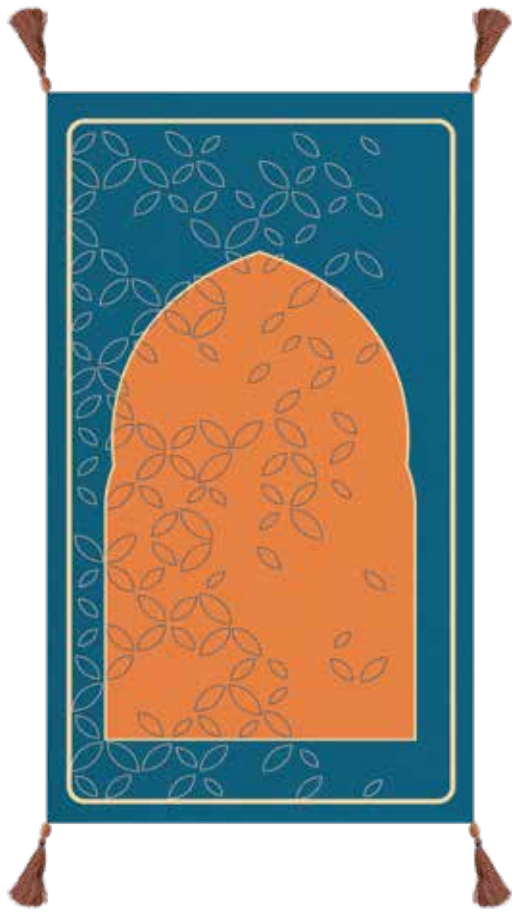

THPM1003

OPTIONAL PRAYER MAT