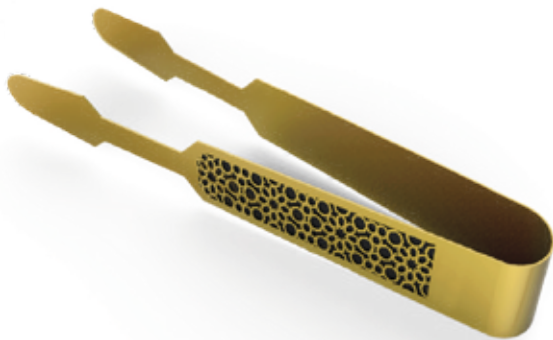

THBX2027A

Dimensions: 16 x 13.5 x 5.5 inches

Materials Used: Leatherette, Microfiber Suede

Branding: Screen Printing, Metallic Sticker

Leatherette	Quran Cover
Brass Etched	Bookmark
Brass Etched	Tong
Natural Stone	Misbaha
Brass Etched Wood	Mabkhara
Brass Etched Wood	Oud Box
Wall Art Photo Frame	

WALL ART TRUNK GIFT SET