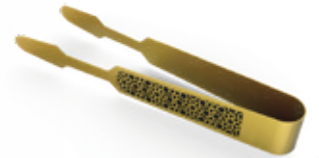

THBX2018C

Dimensions: 17.5 x 9.5 x 5 inches
Materials Used: Beveled Glass, Microfiber Suede
Branding: Gold Foil

<u>Leatherette</u>	Quran Cover
<u>Beveled Glass</u>	Mabkhara
<u>Beveled Glass</u>	Mabkhara
<u>Brass Etched</u>	Bookmark
<u>Brass Etched</u>	Tong
<u>Natural Stone</u>	Misbaha